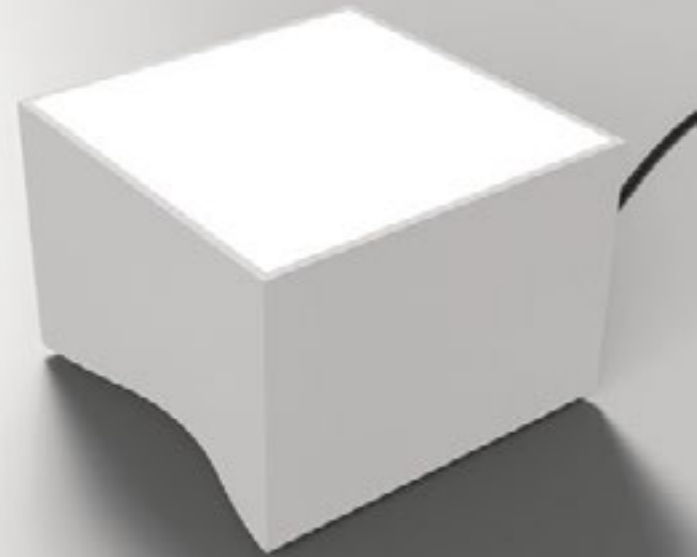

Design

Carlo Colombo

VALO IP65

Ingegneria, innovazione e tecnica si sposano per dare vita a Valo IP65, una lampada da terra per esterni e interni in DurCoral® che, grazie alle sue caratteristiche estetiche e tecniche e al suo design accattivante e innovativo, si integra in modo discreto nello spazio in cui viene installata. Attraverso la luce, che enfatizza i dettagli, Valo IP65 regala nuova vita agli ambienti, illuminando arredi e architetture, valorizzando terrazzi, vialetti di ingresso e giardini, con un preciso obiettivo: creare scenografie luminose dallo stile e dal design inconfondibile.

Engineering, innovation and technique get together to give life to Valo IP65, a floor lighting device for indoor and outdoor use made of DurCoral®. Thanks to its aesthetic and technical features and its charming and innovative design, it integrates itself in a discreet way in the space where it is installed. Through light, Valo IP65 enhances details, giving new life to spaces, highlighting furnitures and architectures, valorizing terraces, walkways and gardens, with the precise aim: to create light settings of unique style and design.

TECHNICAL FEATURES

Code	1624.DC
Type	Ground lamp 
Material	DC: DurCoral®
Weight	7.5 Kg
Mounting	Ground lamp
IP rating	IP65
Insulation class	II
Control gear	-
Cut out for plasterboard	-
Lamp type	LED 
Lamp wattage	18W
Luminous efficacy	89 lm/W - 3000K
Light distribution	Wide beam 120°
Fitting	-
Light colour	White 3000K White 2700K (on request)
Light hole	-
Voltage connection	220-240V · 50/60Hz
CRI	85
Emergency	-
Energy efficiency class	A++
Note	Supported glass in satin white 12 mm.