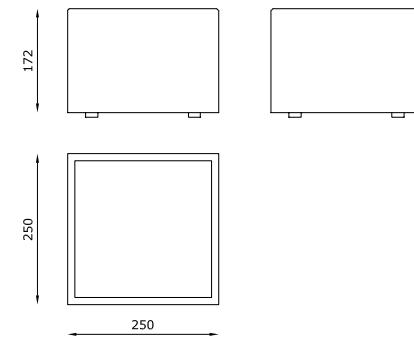

TECHNICAL FEATURES

Code	1624.DC
Type	Ground lamp 
Material	DC: DurCoral®
Weight	7.5 Kg
Mounting	Ground lamp
IP rating	IP65
Insulation class	II
Control gear	-
Cut out for plasterboard	-
Lamp type	LED 
Lamp wattage	18W
Luminous efficacy	89 lm/W - 3000K
Light distribution	Wide beam 120°
Fitting	-
Light colour	White 3000K White 2700K (on request)
Light hole	-
Voltage connection	220-240V · 50/60Hz
CRI	85
Emergency	-
Energy efficiency class	A++
Note	Supported glass in satin white 12 mm.