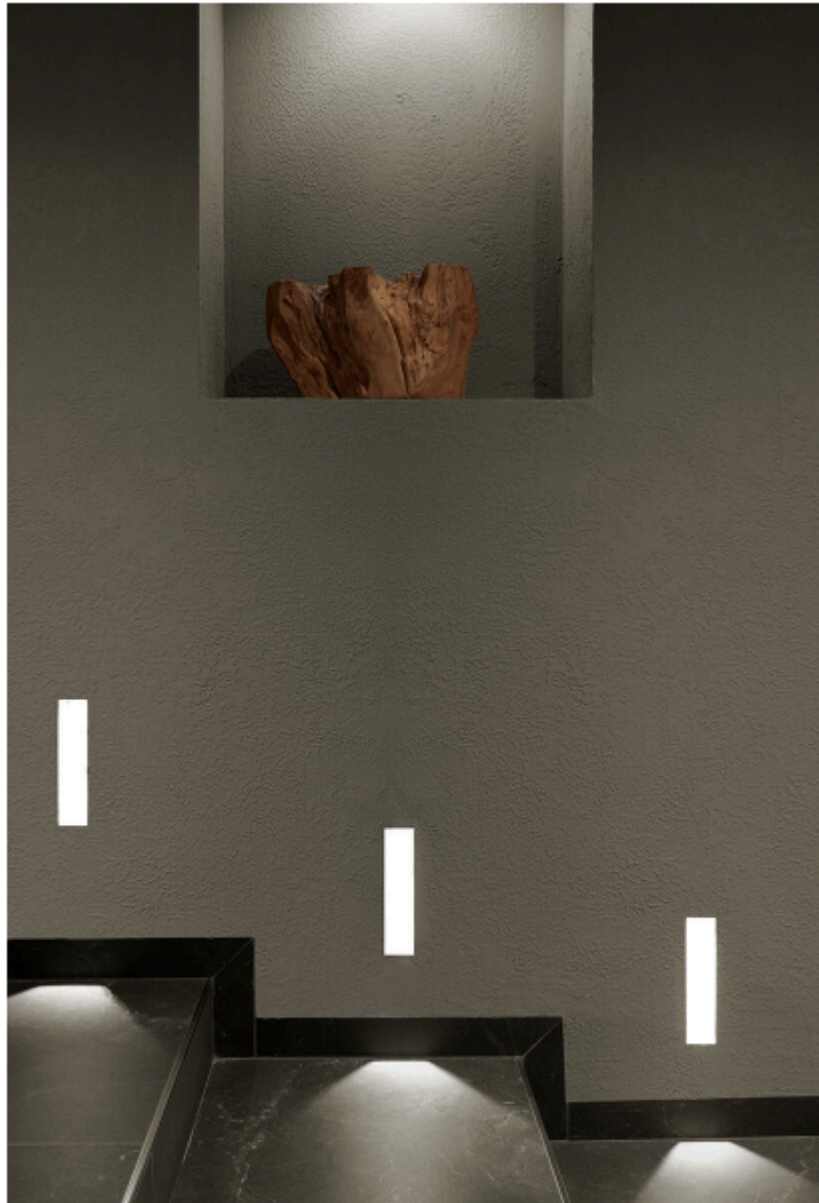

---

this solution integrates into the architecture, with lighting that, while essential, is designed to ensure maximum comfort

for the corridors and walkways, we chose Phantom, which with its refined design and step marker function, gently guides guests through the different areas of the hotel