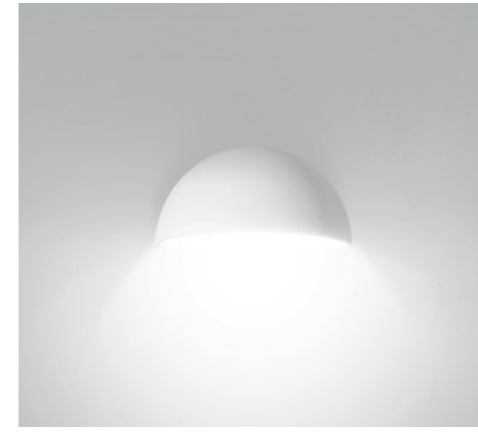

CUPOLA

LAMPADA A PARETE,
LUCE DIRETTA VERSO IL BASSO
WALL LAMP, DIRECT DOWNWARD LIGHT

Cupola

TECHNICAL FEATURES

Code	7938.AC
Type	Wall lamp
Material	AC: AirCoral®
Absorption capacity*	8.66 m²
Mounting	Wall mounting
IP rating	IP40
Insulation class	I
Control gear	Dimmable constant current driver (included)
Lamp type	LED 500 mA
Lamp wattage	1 × 6.5W
Luminous efficacy	1 × 810 lm - 3000K
Light distribution	Wide beam 120°
Fitting	-
Light colour	White 3000K
Voltage connection	220-240V · 50/60Hz
CRI	>90
Emergency	-
Energy efficiency class	A+
Note	Trailing-edge and leading-edge dimming (20 - 100%). Satin glass included. Other available light colours: 2700K (on request), 4000K (on request).

* The absorption capacity per m² calculated by the American organization TCNA (Tile Council of North America) is measured for an average room of 2.7 m in height and therefore expressed in m²