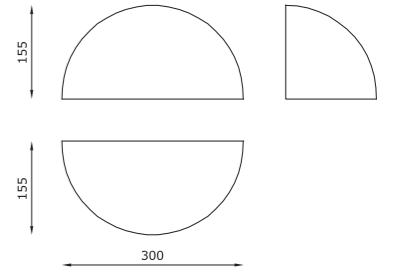

CUPOLA

LAMPADA A PARETE,
LUCE DIRETTA VERSO IL BASSO
WALL LAMP, DIRECT DOWNWARD LIGHT

Cupola

TECHNICAL FEATURES

Code	7938.AC
Type	Wall lamp
Material	AC: AirCoral®
Absorption capacity*	8.66 m²
Mounting	Wall mounting
IP rating	IP40
Insulation class	I
Control gear	Dimmable constant current driver (included)
Lamp type	LED 500 mA
Lamp wattage	1 × 6.5W
Luminous efficacy	1 × 810 lm - 3000K
Light distribution	Wide beam 120°
Fitting	-
Light colour	White 3000K
Voltage connection	220-240V · 50/60Hz
CRI	>90
Emergency	-
Energy efficiency class	A+
Note	Trailing-edge and leading-edge dimming (20 - 100%). Satin glass included. Other available light colours: 2700K (on request), 4000K (on request).

* The absorption capacity per m² calculated by the American organization TCNA (Tile Council of North America) is measured for an average room of 2.7 m in height and therefore expressed in m²