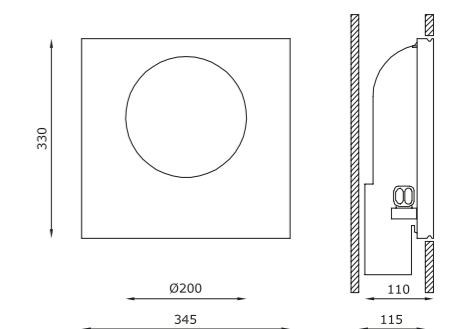

OTHER AVAILABLE CODES

6289.27.AC	<i>lens</i>	120°
	<i>light colour</i>	2700K

TECHNICAL FEATURES

	6289.AC	6292.AC
Code	6289.AC	6292.AC
Type	Wall-washer	Wall-washer
Material	AC: AirCoral®	AC: AirCoral®
Absorption capacity*	14.61 m²	14.61 m²
Weight	6 Kg	6 Kg
Mounting	Wall and ceiling recessed	Wall and ceiling recessed
IP rating	IP40	IP40
Insulation class	I	I
Control gear	Dimmable constant current driver (included)	-
Dimensions	A: 330 mm	A: 330 mm
Cut out for plasterboard	350 × 340 mm	350 × 340 mm
Lamp type	LED 500 mA	QT-DE12 (75 mm)
Lamp wattage	2 × 8W	1 × 60W
Luminous efficacy	2 × 930 lm - 3000K	-
Light distribution	Wide beam 120°	-
Fitting	-	R7s
Light colour	White 3000K	-
Light hole	Ø 200 mm	Ø 200 mm
Voltage connection	220-240V · 50/60Hz	220-240V · 50/60Hz
CRI	>90	-
Emergency	-	-
Energy efficiency class	A+	A
Note	Trailing-edge and leading-edge dimming (20 - 100%).	-
	Other available light colours: 2700K, 4000K (on request).