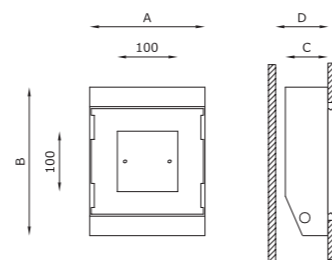

TECHNICAL FEATURES

Code	6133.Z.AC	6139.AC XX emergency
Type	Downlight 90° Wall recessed 90°	Downlight 90° Wall recessed 90°
Material	AC: AirCoral®	AC: AirCoral®
Absorption capacity*	2.3 m²	2.3 m²
Weight	1.5 Kg	2.5 Kg
Mounting	Wall and ceiling recessed	Wall and ceiling recessed
IP rating	IP40	IP40
Insulation class	III	III
Control gear	ON/OFF driver (included)	ON/OFF driver (included)
Dimensions	A: 190mm; B: 245mm; C: 70mm; D: 80mm	A: 190mm; B: 350mm; C: 70mm; D: 80mm
Cut out for plasterboard	195 × 185 mm	195 × 250 mm
Lamp type	LED 500 mA 	LED 500 mA
Lamp wattage	1 × 9W	1 × 9W
Luminous efficacy	1 × 1125 lm - 3000K	1 × 1125 lm - 3000K
Light distribution	Wide beam 40°	Wide beam 40°
Fitting	-	-
Light colour	White 3000K	White 3000K White 2700K 4000K (on request)
Light hole	100 × 100 mm	100 × 100 mm
Voltage connection	220-240V · 50/60Hz	220-240V · 50/60Hz
CRI	>90	>90
Emergency	-	1 hour
Energy efficiency class	A++	A++
Note	Extra white satin glass fixed by screws on wall/ceiling level. On request available dimmable PUSH or DALI. Other available light colours: 2700K, 4000K (on request).	Extra white satin glass fixed by screws on wall/ceiling level.