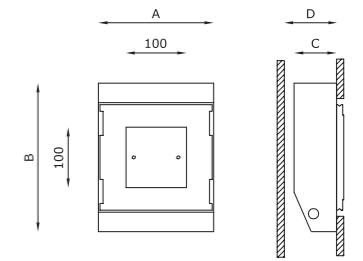

INVISIBLE

INCASSO A PARETE E SOFFITTO
CON VETRO A FILO
WALL AND CEILING RECESSED FIXTURE
WITH FLUSH GLASS

Invisible

OTHER AVAILABLE CODES

6133.Z.27.AC	<i>lens</i>	40°
	<i>light colour</i>	2700K
6133.Z.40.AC	<i>lens</i>	40°
	<i>light colour</i>	4000K (on request)
emergency		
6139.AC 4 R 40 E _ WD	<i>lens</i>	40°
	<i>light colour</i>	
	27	2700K
	30	3000K
	40	4000K (on request)
example of code composition		6139.AC 4 R 40 E 30 WD

TECHNICAL FEATURES

Code	6133.Z.AC	6139.AC XX emergency
Type	Downlight 90° Wall recessed 90°	Downlight 90° Wall recessed 90°
Material	AC: AirCoral®	AC: AirCoral®
Absorption capacity*	2.3 m²	2.3 m²
Weight	1.5 Kg	2.5 Kg
Mounting	Wall and ceiling recessed	Wall and ceiling recessed
IP rating	IP40	IP40
Insulation class	III	III
Control gear	ON/OFF driver (included)	ON/OFF driver (included)
Dimensions	A: 190mm; B: 245mm; C: 70mm; D: 80mm	A: 190mm; B: 350mm; C: 70mm; D: 80mm
Cut out for plasterboard	195 × 185 mm	195 × 250 mm
Lamp type	LED 500 mA 	LED 500 mA
Lamp wattage	1 × 9W	1 × 9W
Luminous efficacy	1 × 1125 lm - 3000K	1 × 1125 lm - 3000K
Light distribution	Wide beam 40°	Wide beam 40°
Fitting	-	-
Light colour	White 3000K	White 3000K White 2700K | 4000K (on request)
Light hole	100 × 100 mm	100 × 100 mm
Voltage connection	220-240V · 50/60Hz	220-240V · 50/60Hz
CRI	>90	>90
Emergency	-	1 hour
Energy efficiency class	A++	A++
Note	Extra white satin glass fixed by screws on wall/ceiling level. On request available dimmable PUSH or DALI. Other available light colours: 2700K, 4000K (on request).	Extra white satin glass fixed by screws on wall/ceiling level.