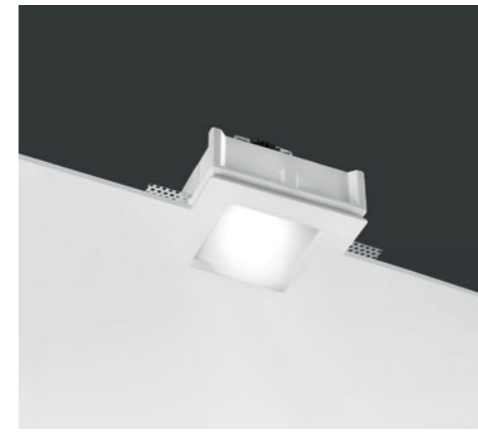

Bild

OTHER AVAILABLE CODES

4423.Z.27.00	lens	40°
	light colour	2700K
4423.Z.40.00	lens	40°
	light colour	4000K (on request)

TECHNICAL FEATURES

Code	4423.Z.00	4424.00	4422.00
Type	Downlight 90°	Downlight 90°	Downlight 90°
Material	00: Coral®	00: Coral®	00: Coral®
Weight	1.05 Kg	0.9 Kg	0.95 Kg
Mounting	Ceiling recessed	Ceiling recessed	Ceiling recessed
IP rating	IP40	IP40	IP40
Insulation class	III	III	I
Control gear	Remote constant current electronic driver (not included)	Electronic transformer (not included)	-
Dimensions	A: 100 mm	A: 90 mm	A: 100 mm
Cut out for plasterboard	135 × 135 mm	135 × 135 mm	135 × 135 mm
Lamp type	LED 500 mA Vi: 18 VDC	QR CB 51	QPAR 16
Lamp wattage	1 × 9W	1 × 50W max	1 × 50W max
Luminous efficacy	1 × 1125 lm - 3000K	-	-
Light distribution	Wide beam 40°	-	-
Fitting	-	GU5.3	GU10
Light colour	White 3000K	-	-
Light hole	80 × 80 mm	80 × 80 mm	80 × 80 mm
Voltage connection	By driver (optional)	By driver (optional)	220-240V · 50/60Hz
CRI	>90	-	-
Emergency	-	-	-
Energy efficiency class	A++	A++	A++
Note	Extra white satin glass. Frosted glass recessed 10 mm into the ceiling.	Extra white satin glass. Frosted glass recessed 10 mm into the ceiling.	Extra white satin glass. Frosted glass recessed 10 mm into the ceiling.

Other available light colours:
2700K,
4000K (on request).

OPTIONAL

ON/OFF driver	cod. H8500.E	-	-
Trailing and leading edge driver	cod. DRV0000163	cod. H8060.LED	-
DALI dimmable LED driver	cod. DRV0000029	-	-
PUSH dimmable LED driver	cod. DRV0000026	-	-
PUSH/1-10V/DALI dimmable LED driver Kit LED dimmable	cod. DRV0000093	-	-
Brick box	cod. BR4423LT	cod. BR4424LT	cod. BR4422LT

For further info and other available drivers please see page 478