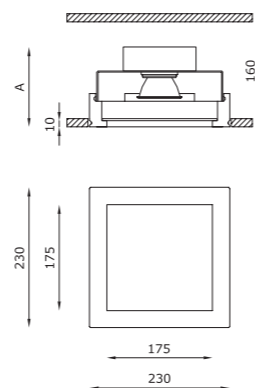

Maxi Bild

OTHER AVAILABLE CODES

4411.27.00	<i>lens</i>	40°
	<i>light colour</i>	2700K
4411.40.00	<i>lens</i>	40°
	<i>light colour</i>	4000K (on request)

TECHNICAL FEATURES

Code	4411.00
Type	Downlight 90°
Material	00: Coral®
Weight	3 Kg
Mounting	Ceiling recessed
IP rating	IP40
Insulation class	I
Control gear	ON/OFF driver (included)
Dimensions	A: 135 mm
Cut out for plasterboard	240 × 240 mm
Lamp type	LED 700 mA
Lamp wattage	1 × 27W
Luminous efficacy	102 lm/W - 3000K
Light distribution	Wide beam 40°
Fitting	-
Light colour	White 3000K
Light hole	175 × 175 mm
Voltage connection	220-240V · 50/60Hz
CRI	>90
Emergency	-
Energy efficiency class	A++
Note	Extra white satin glass. Frosted glass recessed 10 mm into the ceiling.
	DALI driver on request.
	Other available light colours: 2700K, 4000K (on request).