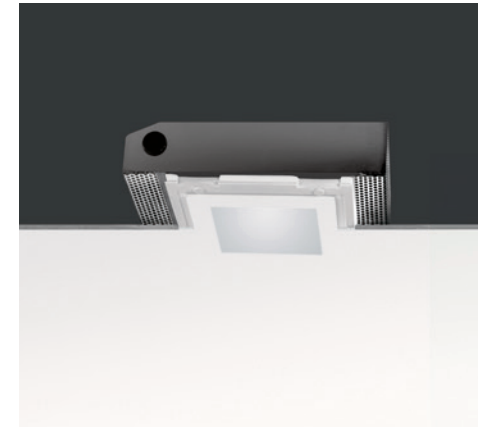

# MINI SECRET

## Mini Secret

### TECHNICAL FEATURES

Code	6143.Z.AC	6149.AC XX emergency	6141.AC	6142.AC
Type	Downlight 90°	Downlight 90°	Downlight 45°	Downlight 90°
Material	AC: AirCoral®	AC: AirCoral®	AC: AirCoral®	AC: AirCoral®
Absorption capacity*	2.3 m²	2.3 m²	2.3 m²	2.3 m²
Weight	1.5 Kg	2.5 Kg	1.5 Kg	1.5 Kg
Mounting	Ceiling recessed	Ceiling recessed	Ceiling recessed	Ceiling recessed
IP rating	IP40	IP40	IP40	IP40
Insulation class	III	III	III	III
Control gear	Constant current electronic driver (included)	Constant current electronic driver (included)	Dimmable electronic transformer (included)	Dimmable electronic transformer (included)
Dimensions	A: 190mm; B: 245mm; C: 70mm; D: 80mm	A: 190mm; B: 350mm; C: 70mm; D: 80mm	A: 190mm; B: 245mm; C: 70mm; D: 80mm	A: 190mm; B: 245mm; C: 70mm; D: 80mm
Cut out for plasterboard	195 × 185 mm	195 × 250 mm	195 × 185 mm	195 × 185 mm
Lamp type	LED 350 mA	LED 350 mA	QR CB 51	QR CB 51
Lamp wattage	1 × 9W	1 × 9W	1 × 50W max	1 × 50W max
Luminous efficacy	1 × 1125 lm - 3000K	1 × 1125 lm - 3000K	-	-
Light distribution	Wide beam 40°	Wide beam 40°	-	-
Fitting	-	-	GU5.3	GU5.3
Light colour	White 3000K	White 3000K White 2700K I 4000K (on request)	-	-
Light hole	100 × 100 mm	100 × 100 mm	100 × 100 mm	100 × 100 mm
Voltage connection	220-240V · 50/60Hz	220-240V · 50/60Hz	220-240V / 12V · 50/60Hz	220-240V / 12V · 50/60Hz
CRI	>90	>90	-	-
Emergency	-	1 hour	-	-
Energy efficiency class	A++	A++	A	A
Note	Extra white satin glass leaned on ceiling level. On request available dim. PUSH or DALI. Other available light colours: 2700K, 4000K (on request).	Extra white satin glass leaned on ceiling level.	Extra white satin glass leaned on ceiling level.	Extra white satin glass leaned on ceiling level.