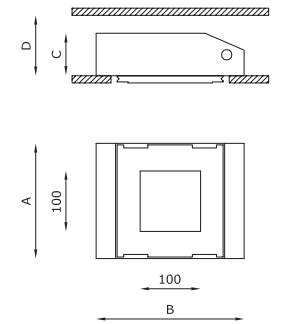

MINI SECRET

Mini Secret

OTHER AVAILABLE CODES

6143.Z.27.AC	lens	40°
	light colour	2700K
6143.Z.40.AC	lens	40°
	light colour	4000K (on request)
emergency		
6149.AC 4 R 40 E _ WD	lens	40°
	light colour	
	27	2700K
	30	3000K
	40	4000K (on request)
example of code composition		6149.AC 4 R 40 E 30 WD

TECHNICAL FEATURES

Code	6143.Z.AC	6149.AC XX emergency	6141.AC	6142.AC
Type	Downlight 90°	Downlight 90°	Downlight 45°	Downlight 90°
Material	AC: AirCoral®	AC: AirCoral®	AC: AirCoral®	AC: AirCoral®
Absorption capacity*	2.3 m²	2.3 m²	2.3 m²	2.3 m²
Weight	1.5 Kg	2.5 Kg	1.5 Kg	1.5 Kg
Mounting	Ceiling recessed	Ceiling recessed	Ceiling recessed	Ceiling recessed
IP rating	IP40	IP40	IP40	IP40
Insulation class	III	III	III	III
Control gear	Constant current electronic driver (included)	Constant current electronic driver (included)	Dimmable electronic transformer (included)	Dimmable electronic transformer (included)
Dimensions	A: 190mm; B: 245mm; C: 70mm; D: 80mm	A: 190mm; B: 350mm; C: 70mm; D: 80mm	A: 190mm; B: 245mm; C: 70mm; D: 80mm	A: 190mm; B: 245mm; C: 70mm; D: 80mm
Cut out for plasterboard	195 × 185 mm	195 × 250 mm	195 × 185 mm	195 × 185 mm
Lamp type	LED 350 mA	LED 350 mA	QR CB 51	QR CB 51
Lamp wattage	1 × 9W	1 × 9W	1 × 50W max	1 × 50W max
Luminous efficacy	1 × 1125 lm - 3000K	1 × 1125 lm - 3000K	-	-
Light distribution	Wide beam 40°	Wide beam 40°	-	-
Fitting	-	-	GU5.3	GU5.3
Light colour	White 3000K	White 3000K White 2700K I 4000K (on request)	-	-
Light hole	100 × 100 mm	100 × 100 mm	100 × 100 mm	100 × 100 mm
Voltage connection	220-240V · 50/60Hz	220-240V · 50/60Hz	220-240V / 12V · 50/60Hz	220-240V / 12V · 50/60Hz
CRI	>90	>90	-	-
Emergency	-	1 hour	-	-
Energy efficiency class	A++	A++	A	A
Note	Extra white satin glass leaned on ceiling level. On request available dim. PUSH or DALI. Other available light colours: 2700K, 4000K (on request).	Extra white satin glass leaned on ceiling level.	Extra white satin glass leaned on ceiling level.	Extra white satin glass leaned on ceiling level.

OPTIONAL

Kit LED dimmable	-	-	cod. 0008KIT.E	cod. 0008KIT

For further info and other available drivers please see page 474

INCASSO QUADRATO A SOFFITTO
CON VETRO A FILO
SQUARE CEILING RECESSED FIXTURE
WITH FLUSH GLASS