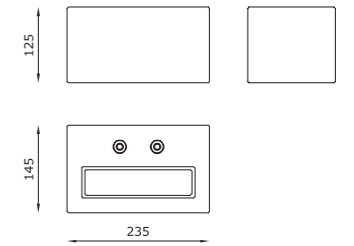

MINIVIRTUS IP65

Minivirtus IP65

OTHER AVAILABLE CODES

3046.27.DC	<i>lens</i>	120°
	<i>light colour</i>	2700K

TECHNICAL FEATURES

Code	3046.DC
Type	Wall lamp
Material	DC: DurCoral®
Weight	4.7 Kg
Mounting	Wall mounting
IP rating	IP65
Insulation class	I
Control gear	Constant voltage LED driver (included)
Lamp type	LED 24V
Lamp wattage	2 × 10W
Luminous efficacy	2 × 1400 lm - 3000K
Light distribution	Wide beam 120°
Fitting	-
Light colour	White 3000K
Light hole	-
Voltage connection	220-240V · 50/60Hz
CRI	>80
Emergency	-
Energy efficiency class	A++
Note	Extra white frosted glass diffuser. Aluminum reflector.
	Other available light colours: 2700K, 4000K (on request).

LAMPADA A PARETE IN DURCORAL®, LUCE DIRETTA
E BI-EMISSIONE, PITTURABILE, INERTE AL SALE E AL CLORO

WALL LAMP MADE OF DURCORAL®, DIRECT
OR BI-EMISSION LIGHT, PAINTABLE, SALT
AND CHLORINE INERT