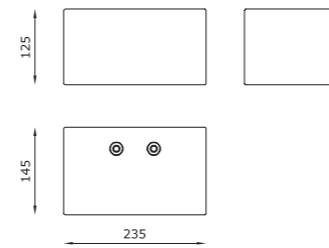

Minivirtus Direct IP65

OTHER AVAILABLE CODES

3078.27.DC	<i>lens</i>	120°
	<i>light colour</i>	2700K

TECHNICAL FEATURES

Code	3078.DC
Type	Wall lamp
Material	DC: DurCoral®
Weight	5 Kg
Mounting	Wall mounting
IP rating	IP65
Insulation class	I
Control gear	Constant voltage LED driver (included)
Lamp type	LED 24V
Lamp wattage	1 × 10W
Luminous efficacy	1 × 1400 lm
Light distribution	Wide beam 120°
Fitting	-
Light colour	White 3000K
Light hole	-
Voltage connection	220-240V · 50/60Hz
CRI	>80
Emergency	-
Energy efficiency class	A++
Note	Extra white frosted glass diffuser. Aluminum reflector.
	Other available light colours: 2700K, 4000K (on request).

SUPERFUTUREDESIGN*