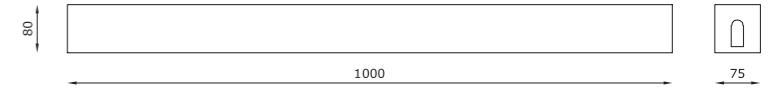

MODUS

LAMPADA A PARETE, LUCE INDIRECTA
WALL LAMP, INDIRECT LIGHT

Modus

OTHER AVAILABLE CODES

2946.27.AC	lens	120°
	light colour	2700K

TECHNICAL FEATURES

Code	2946.AC
Type	Wall lamp AC: AirCoral®
Material	☑
Absorption capacity*	17.28 m²
Mounting	Wall mounting
IP rating	IP40
Insulation class	III
Control gear	Constant voltage LED driver (not included)
Lamp type	LED 24V ☑
Lamp wattage	1 × 21W
Luminous efficacy	1 × 2100 lm - 3000K
Light distribution	Wide beam 120°
Fitting	-
Light colour	White 3000K
Voltage connection	220-240V · 50/60Hz
CRI	-
Emergency	-
Energy efficiency class	A++
Note	Other available light colours: 2700K, 4000K (on request).

OPTIONAL

ON/OFF driver	cod. H8024.25
Polycarbonate safety screen	cod. 9031

For further info and other available drivers please see page 474

* The absorption capacity per m² calculated by the American organization TCNA (Tile Council of North America) is measured for an average room of 2.7 m in height and therefore expressed in m²