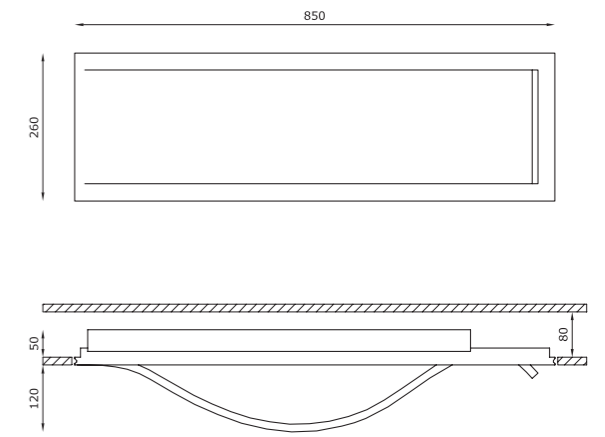

NASTRO

LA PARETE SI TRASFORMA;
LUCE A BIEMISSIONE, INSTALLABILE
VERTICALMENTE E ORIZZONTALMENTE
THE WALL TRANSFORMS; BI-EMISSION LIGHT,
INSTALLABLE VERTICALLY AND HORIZONTALLY

Indoor Recessed

Nastro

OTHER AVAILABLE CODES

2979.27.AC	<i>lens</i>	120°
	<i>light colour</i>	2700K

TECHNICAL FEATURES

Code	2979.AC
Type	Wall and ceiling half recessed
	
Material	AC: AirCoral®
Absorption capacity*	38.52 m ²
Weight	11 Kg
Mounting	Wall and ceiling mounting
IP rating	IP40
Insulation class	I
Control gear	Dimmable constant current driver (included)
Cut out for plasterboard	860 x 270 mm
Lamp type	LED 500 mA 
Lamp wattage	2 x 6.5W
Luminous efficacy	2 x 930 lm - 3000K
Light distribution	Wide beam 120°
Fitting	-
Light colour	White 3000K
Light hole	-
Voltage connection	220-240V · 50/60Hz
CRI	>90
Emergency	-
Energy efficiency class	A+
Note	Extra white satin glass fixed by screws. Vertical and horizontal mounting. Trailing-edge and leading-edge dimming (20 - 100%). Other available light colours: 2700K, 4000K (on request).

* The absorption capacity per m² calculated by the American organization TCNA (Tile Council of North America) is measured for an average room of 2.7 m in height and therefore expressed in m²

Surface Surface