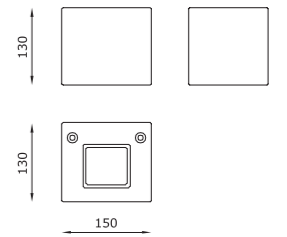

NUSS IP65

Nuss IP65

TECHNICAL FEATURES

	3061.DC	3062.DC
Code	3061.DC	3062.DC
Type	Wall lamp	Wall lamp
Material	DC: DurCoral®	DC: DurCoral®
Weight	3.1 Kg	3.1 Kg
Mounting	Wall mounting	Wall mounting
IP rating	IP65	IP65
Insulation class	III	I
Control gear	-	-
Lamp type	LED 	QT-14
Lamp wattage	2 × 4W	1 × 60W
Luminous efficacy	2 × 400 lm - 3000K	-
Light distribution	Wide beam 120°	-
Fitting	-	G9
Light colour	White 3000K	-
Light hole	-	-
Voltage connection	220-240V · 50/60Hz	220-240V · 50/60Hz
CRI	90	-
Emergency	-	-
Energy efficiency class	A++	A
Note	Extra white frosted glass diffuser. Aluminum reflector.	Extra white frosted glass diffuser. Aluminum reflector.
	No transformer is required, direct operation at 220-240V.	
	Other available light colours: 2700K (on request), 4000K (on request).	