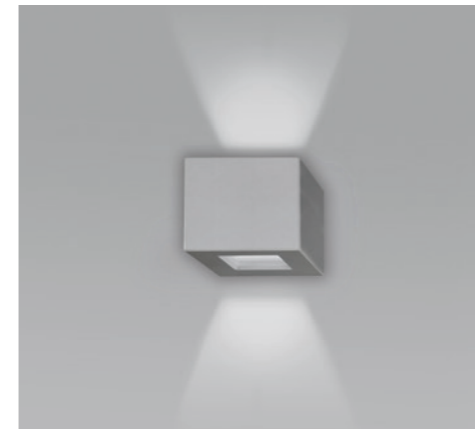

NUSS IP65

Nuss IP65

TECHNICAL FEATURES

	3061.DC	3062.DC
Code	3061.DC	3062.DC
Type	Wall lamp	Wall lamp
Material	DC: DurCoral®	DC: DurCoral®
Weight	3.1 Kg	3.1 Kg
Mounting	Wall mounting	Wall mounting
IP rating	IP65	IP65
Insulation class	III	I
Control gear	-	-
Lamp type	LED 	QT-14
Lamp wattage	2 × 4W	1 × 60W
Luminous efficacy	2 × 400 lm - 3000K	-
Light distribution	Wide beam 120°	-
Fitting	-	G9
Light colour	White 3000K	-
Light hole	-	-
Voltage connection	220-240V · 50/60Hz	220-240V · 50/60Hz
CRI	90	-
Emergency	-	-
Energy efficiency class	A++	A
Note	Extra white frosted glass diffuser. Aluminum reflector.	Extra white frosted glass diffuser. Aluminum reflector.
	No transformer is required, direct operation at 220-240V.	
	Other available light colours: 2700K (on request), 4000K (on request).	

LAMPADA A PARETE IN DURCORAL®, LUCE A BI-EMISSIONE,
PITTURABILE, INERTE AL SALE E AL CLORO

WALL LAMP MADE OF DURCORAL®, BI-EMISSION LIGHT,
PAINTABLE, SALT AND CHLORINE INERT