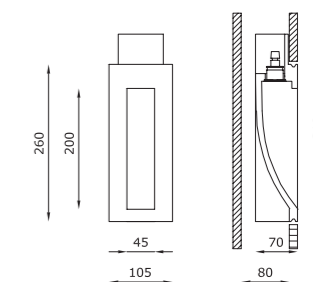

PHANTOM

INCASSO WALL WASHER
DI PICCOLE DIMENSIONI
WALL WASHER RECESSED FIXTURE
OF SMALL DIMENSIONS

Phantom

OTHER AVAILABLE CODES

6488.27.00	<i>lens</i>	14°
	<i>light colour</i>	2700K

TECHNICAL FEATURES

Code	6488.00
Type	Wall-washer
Material	00: Coral®
Weight	1.4 Kg
Mounting	Wall and ceiling recessed
IP rating	IP40
Insulation class	III
Control gear	Remote constant current electronic driver (not included)
Cut out for plasterboard	115 × 270 mm
Lamp type	LED ⊕ Vf: 3 VDC
Lamp wattage	1 × 1W - 350 mA 1 × 2W - 500 mA
Luminous efficacy	1 × 75 lm - 3000K 350 mA 1 × 170 lm - 3000K 500 mA
Light distribution	Narrow beam 14°
Fitting	-
Light colour	White 3000K
Light hole	45 × 200 mm
Voltage connection	By driver (optional)
CRI	>90
Emergency	-
Energy efficiency class	A++
Note	Other available light colours: 2700K, 4000K (on request).