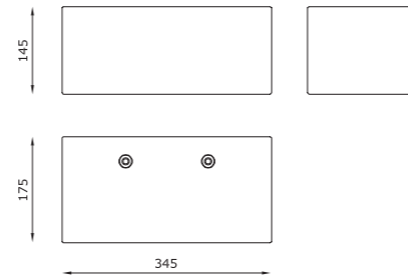

Virtus IP65

OTHER AVAILABLE CODES

3058.58.27.DC	<i>lens</i>	120°
	<i>light colour</i>	2700K

TECHNICAL FEATURES

Code	3058.58.DC
Type	Wall lamp
	
Material	DC: DurCoral®
Weight	8.3 Kg
Mounting	Wall mounting
IP rating	IP65
Insulation class	I
Control gear	Constant voltage LED driver (included)
Lamp type	LED 24V
	
Lamp wattage	2 × 13W
Luminous efficacy	2 × 1700 lm - 3000K
Light distribution	Wide beam 120°
Fitting	-
Light colour	White 3000K
Light hole	-
Voltage connection	220-240V · 50/60Hz
CRI	>80
Emergency	-
Energy efficiency class	A++
Note	Extra white frosted glass diffuser. Aluminum reflector.
	Other available light colours: 2700K, 4000K (on request).

Virtus Direct IP65

TECHNICAL FEATURES

Code	3068.68.DC
Type	Wall lamp
	
Material	DC: DurCoral®
Weight	8,6 Kg
Mounting	Wall mounting
IP rating	IP65
Insulation class	I
Control gear	Constant voltage LED driver (included)
Lamp type	LED 24V 
Lamp wattage	1 × 13W
Luminous efficacy	1 × 1700 lm
Light distribution	Wide beam 120°
Fitting	-
Light colour	White 3000K
Light hole	-
Voltage connection	220-240V · 50/60Hz
CRI	>80
Emergency	-
Energy efficiency class	A++
Note	Extra white frosted glass diffuser. Aluminum reflector.
	Other available light colours: 2700K (on request), 4000K (on request).