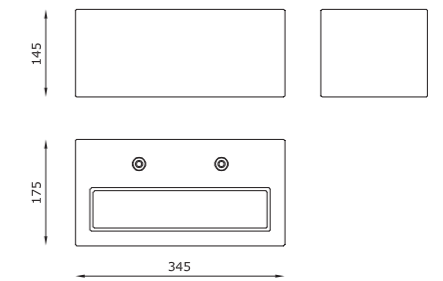

Virtus IP65

OTHER AVAILABLE CODES

3058.58.27.DC	<i>lens</i>	120°
	<i>light colour</i>	2700K

TECHNICAL FEATURES

Code	3058.58.DC
Type	Wall lamp
	
Material	DC: DurCoral®
Weight	8.3 Kg
Mounting	Wall mounting
IP rating	IP65
Insulation class	I
Control gear	Constant voltage LED driver (included)
Lamp type	LED 24V
	
Lamp wattage	2 × 13W
Luminous efficacy	2 × 1700 lm - 3000K
Light distribution	Wide beam 120°
Fitting	-
Light colour	White 3000K
Light hole	-
Voltage connection	220-240V · 50/60Hz
CRI	>80
Emergency	-
Energy efficiency class	A++
Note	Extra white frosted glass diffuser. Aluminum reflector.
	Other available light colours: 2700K, 4000K (on request).

Virtus Direct IP65

TECHNICAL FEATURES

Code	3068.68.DC
Type	Wall lamp
	
Material	DC: DurCoral®
Weight	8,6 Kg
Mounting	Wall mounting
IP rating	IP65
Insulation class	I
Control gear	Constant voltage LED driver (included)
Lamp type	LED 24V 
Lamp wattage	1 × 13W
Luminous efficacy	1 × 1700 lm
Light distribution	Wide beam 120°
Fitting	-
Light colour	White 3000K
Light hole	-
Voltage connection	220-240V · 50/60Hz
CRI	>80
Emergency	-
Energy efficiency class	A++
Note	Extra white frosted glass diffuser. Aluminum reflector.
	Other available light colours: 2700K (on request), 4000K (on request).