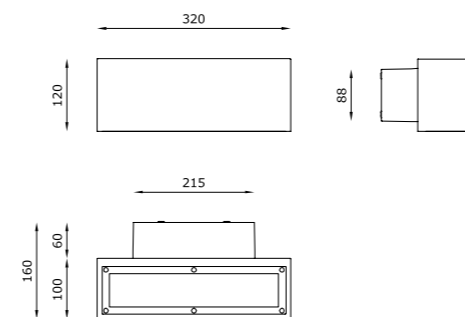

DB11

matt white

silver

LAMPADA DA ESTERNO IP65 E IK05.

DB11 è un apparecchio per esterni a parete a mono o biemissione, disponibile con finitura bianca o silver. È un'applicazione che rompe l'oscurità per creare efficaci atmosfere luminose, esaltando percorsi e punti di accesso, facciate e volumi. Sotto le sue linee semplici ed eleganti, una tecnologia avanzata che si integra perfettamente con l'ambiente che lo circonda.

DB11 has an internal body in die-cast aluminium, a satin-glass diffuser, silicone gaskets and internal inox-steel screws which make it the ideal product for outdoor environments.

CODE COMPOSITION

203_ 2 S 00 E _ ND	
<i>light colour</i>	
27	2700K
30	3000K
40	4000K
<i>finishing</i>	
WH	white
SL	silver
<i>type</i>	
1	mono direction light
2	double direction light
203_ 6 S 00 E 00 ND	
<i>finishing</i>	
WH	white
SL	silver
<i>type</i>	
3	mono direction light
4	double direction light

example of code composition 2031 WH 2 S 00 E 30 ND

TECHNICAL FEATURES

Code	2031 XX / 2032 XX	2033 XX / 2034 XX	
Type	Wall lamp	Wall lamp	
Material	Aluminum	Aluminum	
Finishing	White Silver	White Silver	
Weight	3.8 Kg	3.8 Kg	
Mounting	Wall mounting	Wall mounting	
IK protection degree	IK 07	IK 07	
IP rating	IP65	IP65	
Insulation class	I	I	
Control gear	Constant voltage LED driver (included)	Conventional ballast (included)	
Lamp type	LED 24 VDC 	TC-D 	
Lamp wattage	Mono: 1 x 13W Double: 2 x 13W	2 x 26W	
Luminous efficacy	Mono: 1700 lm - 3000K Double: 2 x 1700 lm - 3000K	-	
Light distribution	Wide beam 120°	-	
Fitting	-	G24d-3	
Light colour	White 3000K White 2700K 4000K (on request)	-	
Voltage connection	220-240V · 50/60Hz	220-240V · 50/60Hz	
CRI	>90	-	
Emergency	-	-	
Note	Mono direction light 	Double direction light 	Mono direction light
		Double direction light 	