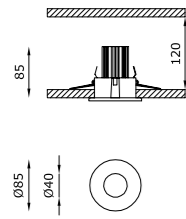

## TECHNICAL FEATURES

Code	2041 XX	2044 XX
Type	Downlight 90° Wall recessed 90° 	Downlight 90° Wall recessed 90° 
Material	Aluminum	Aluminum
Finishing	White	White
Weight	0.25 Kg	0.25 Kg
Mounting	Wall and ceiling recessed	Wall and ceiling recessed
IP rating	IP65	IP65
Insulation class	III	III
Control gear	Constant current electronic driver (not included)	Remote dimmable constant current electronic driver** (not included)
Cut out for plasterboard	Ø 75 mm	Ø 75 mm
Lamp type	LED 500 mA  Vf: 18 VDC	LED 350 mA  Vf: 17 VDC
Lamp wattage	1 x 9W	1 x 6W
Luminous efficacy	1125 lm - 3000K	600 lm (from 1800K up to 3000K)
Light distribution	Wide beam 40°	Wide beam 40°
Fitting	-	-
Light colour	White 3000K White 2700K   4000K (on request)	Dimming range 1800/3000K
Voltage connection	By driver (optional)	By driver (optional)
CRI	>90	95
Emergency	-	-
Note	On request available dimmable PUSH or DALI.	On request available dimmable PUSH or DALI, remote installation.

CODE COMPOSITION

2042 WH 6 R 00 E 00 WD

2043 WH 6 R 00 E 00 WD

TECHNICAL FEATURES

Code	2042 XX	2043 XX
Type	Downlight 90° Wall recessed 90° 	Downlight 90° Wall recessed 90° 
Material	Aluminum	Aluminum
Finishing	White	White
Weight	0.15 Kg	0.15 Kg
Mounting	Wall and ceiling recessed	Wall and ceiling recessed
IP rating	IP65	IP65
Insulation class	III	I
Control gear	Electronic transformer (not included)	-
Cut out for plasterboard	Ø 75 mm	Ø 75 mm
Lamp type	QR CB 51 	QPAR 16 
Lamp wattage	50W max	50W max
Luminous efficacy	-	-
Light distribution	-	-
Fitting	GU5.3	GU10
Light colour	-	-
Voltage connection	By driver (optional)	220-240V · 50/60Hz
CRI	-	-
Emergency	-	-
Note	-	-