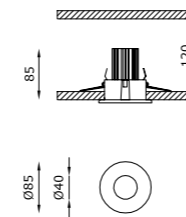

CODE COMPOSITION

2041 WH 2 R 40 E _ WD

light colour

27	2700K
30	3000K
40	4000K

2044 WH 4 R 40 E 98 WD

example of code composition 2041 WH 2 R 40 E 30 WD

TECHNICAL FEATURES

Code	2041 XX	2044 XX
Type	Downlight 90° Wall recessed 90° 	Downlight 90° Wall recessed 90°
Material	Aluminum	Aluminum
Finishing	White	White
Weight	0.25 Kg	0.25 Kg
Mounting	Wall and ceiling recessed	Wall and ceiling recessed
IP rating	IP65	IP65
Insulation class	III	III
Control gear	Constant current electronic driver (not included)	Remote dimmable constant current electronic driver** (not included)
Cut out for plasterboard	Ø 75 mm	Ø 75 mm
Lamp type	LED 500 mA Vf: 18 VDC	LED 350 mA Vf: 17 VDC
Lamp wattage	1 x 9W	1 x 6W
Luminous efficacy	1125 lm - 3000K	600 lm (from 1800K up to 3000K)
Light distribution	Wide beam 40°	Wide beam 40°
Fitting	-	-
Light colour	White 3000K White 2700K | 4000K (on request)	Dimming range 1800/3000K
Voltage connection	By driver (optional)	By driver (optional)
CRI	>90	95
Emergency	-	-
Note	On request available dimmable PUSH or DALI.	On request available dimmable PUSH or DALI, remote installation.

**H2NOT code 2044 XX requires dimming: amplitude (AM) IEEE1789-2015 dim to warm wide range input voltage.

OPTIONAL ACCESSORIES

product code	optional code	description	info
2041 XX	H8500.E	Constant current electronic driver	Suitable for n°2 code 2041 XX - 500 mA
	H8500.B	Constant current electronic driver	Suitable for n°1 code 2041 XX - 500 mA
2044 XX	H8350DA.AM	Dimming: amplitude (AM) DALI	Suitable for n°2 code 2044 XX
	H8350PH.AM	Dimming: amplitude (AM) PUSH	Suitable for n°2 code 2044 XX