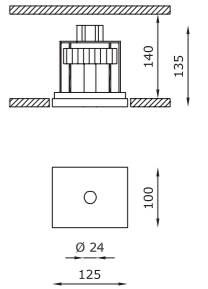

GENIUS IP65

1000 lm IN SOLI 24 mm
FACILE MANUTENZIONE

1000 lm IN JUST 24 mm
EASY MAINTENANCE

OPTIONAL
Honeycomb: anti-glare screen
for proper light directionally.

Genius IP65

OTHER AVAILABLE CODES

1951.CW 4 24 E _WD	<i>lens</i>	24°
	<i>light colour</i>	
	27	2700K
1951.27.CW	<i>lens</i>	40°
	<i>light colour</i>	2700K
	30	3000K
1951.40.CW	<i>lens</i>	40°
	<i>light colour</i>	4000K (on request)
	40	4000K (on request)
emergency 1952.CW 4 R _E _WD	<i>light colour</i>	
	27	2700K
	30	3000K
	<i>lens</i>	
	24	24°
	40	40°

example of code composition 1952.CW 4 R **40** E **30** WD

GENIUS
see page 94

TECHNICAL FEATURES

Code	1951.CW	1952.CW XX emergency
Type	Downlight 90°	Downlight 90°
Material	CW: Coral WaterOut® I waterproof	CW: Coral WaterOut® I waterproof
Weight	0.8 Kg	0.8 Kg
Mounting	Ceiling recessed	Ceiling recessed
IP rating	IP65	IP65
Insulation class	III	III
Control gear	Remote constant current electronic driver (not included)	Remote constant current electronic driver (not included), inverter (included)
Cut out for plasterboard	135 x 110 mm	135 x 110 mm
Lamp type	LED 700 mA Vf: 11.5 VDC	LED 700 mA Vf: 11.5 VDC
Lamp wattage	1 x 8.5W	1 x 8.5W
Luminous efficacy	1 x 1000 lm - 3000K	1 x 1000 lm - 3000K
Light distribution	Wide beam 40°	Wide beam 24° I 40°
Fitting	-	-
Light colour	White 3000K	White 3000K White 2700K I 4000K (on request)
Light hole	Ø 24 mm	Ø 24 mm
Voltage connection	By driver (optional)	220-240V - 50/60Hz
CRI	>90	>90
Emergency	-	1 hour
Energy efficiency class	A++	A++
Note	Other available light colours: 2700K, 4000K (on request). Other available beams: 24°.	