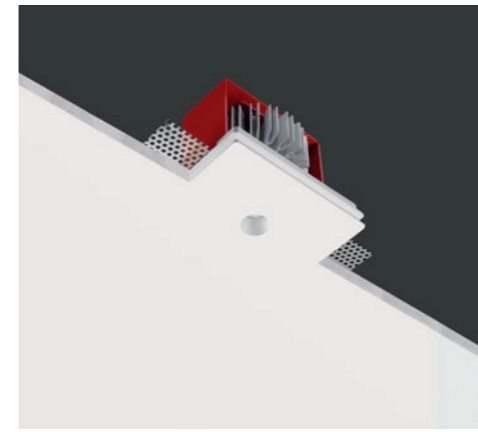

GENIUS IP65

1000 lm IN SOLI 24 mm
FACILE MANUTENZIONE

1000 lm IN JUST 24 mm
EASY MAINTENANCE

OPTIONAL
Honeycomb: anti-glare screen
for proper light directionally.

Genius IP65

OTHER AVAILABLE CODES

1951.CW 4 24 E _WD	<i>lens</i>	24°
	<i>light colour</i>	
	27	2700K
1951.27.CW	<i>lens</i>	40°
	<i>light colour</i>	2700K
	30	3000K
1951.40.CW	<i>lens</i>	40°
	<i>light colour</i>	4000K (on request)
	40	4000K (on request)
emergency 1952.CW 4 R _E _WD	<i>light colour</i>	
	27	2700K
	30	3000K
	<i>lens</i>	
	24	24°
	40	40°

example of code composition 1952.CW 4 R **40** E **30** WD

GENIUS
see page 94

TECHNICAL FEATURES

Code	1951.CW	1952.CW XX emergency
Type	Downlight 90°	Downlight 90°
Material	CW: Coral WaterOut® I waterproof	CW: Coral WaterOut® I waterproof
Weight	0.8 Kg	0.8 Kg
Mounting	Ceiling recessed	Ceiling recessed
IP rating	IP65	IP65
Insulation class	III	III
Control gear	Remote constant current electronic driver (not included)	Remote constant current electronic driver (not included), inverter (included)
Cut out for plasterboard	135 x 110 mm	135 x 110 mm
Lamp type	LED 700 mA Vf: 11.5 VDC	LED 700 mA Vf: 11.5 VDC
Lamp wattage	1 x 8.5W	1 x 8.5W
Luminous efficacy	1 x 1000 lm - 3000K	1 x 1000 lm - 3000K
Light distribution	Wide beam 40°	Wide beam 24° I 40°
Fitting	-	-
Light colour	White 3000K	White 3000K White 2700K I 4000K (on request)
Light hole	Ø 24 mm	Ø 24 mm
Voltage connection	By driver (optional)	220-240V - 50/60Hz
CRI	>90	>90
Emergency	-	1 hour
Energy efficiency class	A++	A++
Note	Other available light colours: 2700K, 4000K (on request). Other available beams: 24°.	