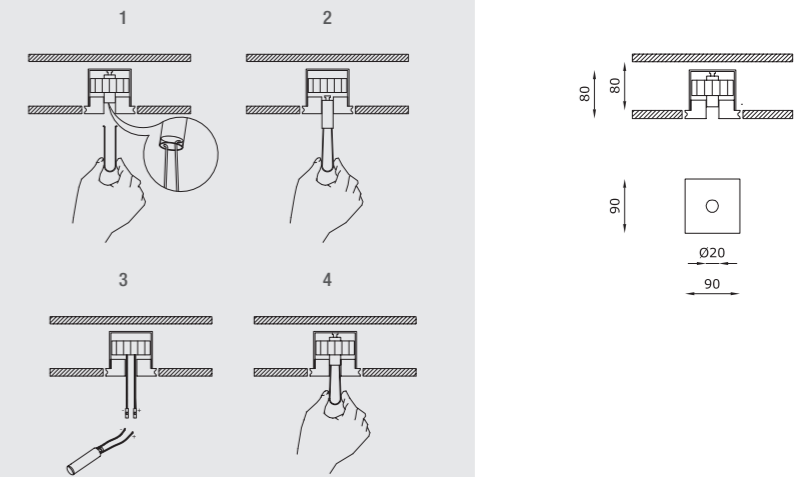

OTHER AVAILABLE CODES

1885.00 4 R _ E _ WD	<i>light colour</i>	27	2700K
		30	3000K
	<i>lens</i>	40	4000K (on request)
		24	24°
		40	40°
		<i>emergency</i>	
1886.00 4 R 24 E _ WD	<i>lens</i>	24	24°
		<i>light colour</i>	
		27	2700K
		30	3000K
		40	4000K (on request)
example of code composition		1885.00 4 R 24 E 30 WD	

TECHNICAL FEATURES

Code	1885.00 XX	1886.00 XX emergency
Type	Downlight 90°	Downlight 90°
Material	00: Coral®	00: Coral®
Weight	0.65 Kg	0.65 Kg
Mounting	Ceiling recessed	Ceiling recessed
IP rating	IP20	IP20
Insulation class	III	III
Control gear	Remote constant current electronic driver (not included)	Remote constant current electronic driver (not included), inverter (included)
Cut out for plasterboard	100 x 100 mm	100 x 100 mm
Lamp type	LED 700 mA Vf: 6.5 VDC	LED 700 mA Vf: 6.5 VDC
Lamp wattage	1 x 4.5W	1 x 4.5W
Luminous efficacy	1 x 540 lm - 3000K	1 x 540 lm - 3000K
Light distribution	Wide beam 24° | 40°	Wide beam 24°
Fitting	-	-
Light colour	White 3000K White 2700K | 4000K (on request)	White 3000K White 2700K | 4000K (on request)
Light hole	Ø 20 mm	Ø 20 mm
Voltage connection	By driver (optional)	220-240V · 50/60Hz
CRI	>90	>90
Emergency	-	1 hour
Energy efficiency class	A++	A++
Note	-	-

OPTIONAL

OPTIONAL	cod. H8700.E	cod. H8700.E
ON/OFF driver	cod. DRV0000087	cod. DRV0000087
Trailing and leading edge driver	cod. DRV0000030	cod. DRV0000030
DALI dimmable LED driver	cod. DRV0000027	cod. DRV0000027
PUSH dimmable LED driver	cod. DRV0000094	cod. DRV0000094
PUSH/1-10V/DALI dimmable LED driver	cod. BR1885LT	cod. BR1886LT

For further info and other available drivers please see page 474