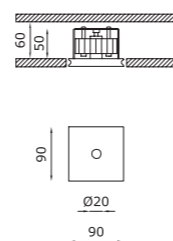

TECHNICAL FEATURES

Code	1885.00 XX	1886.00 XX emergency
Type	Downlight 90°	Downlight 90°
Material	00: Coral®	00: Coral®
Weight	0.65 Kg	0.65 Kg
Mounting	Ceiling recessed	Ceiling recessed
IP rating	IP20	IP20
Insulation class	III	III
Control gear	Remote constant current electronic driver (not included)	Remote constant current electronic driver (not included), inverter (included)
Cut out for plasterboard	100 x 100 mm	100 x 100 mm
Lamp type	LED 700 mA Vf: 6.5 VDC	LED 700 mA Vf: 6.5 VDC
Lamp wattage	1 x 4.5W	1 x 4.5W
Luminous efficacy	1 x 540 lm - 3000K	1 x 540 lm - 3000K
Light distribution	Wide beam 24° 40°	Wide beam 24°
Fitting	-	-
Light colour	White 3000K White 2700K 4000K (on request)	White 3000K White 2700K 4000K (on request)
Light hole	Ø 20 mm	Ø 20 mm
Voltage connection	By driver (optional)	220-240V · 50/60Hz
CRI	>90	>90
Emergency	-	1 hour
Energy efficiency class	A++	A++
Note	-	-

example of code composition
1887.00 4 R 24 E **30** WD

TECHNICAL FEATURES

Code	1887.00 XX	1888.00 XX emergency
Type	Downlight 90°	Downlight 90°
Material	00: Coral®	00: Coral®
Weight	0.65 Kg	0.65 Kg
Mounting	Ceiling recessed	Ceiling recessed
IP rating	IP20	IP20
Insulation class	III	III
Control gear	Remote constant current electronic driver (not included)	Remote constant current electronic driver (not included), inverter (included)
Cut out for plasterboard	100 × 100 mm	100 × 100 mm
Lamp type	LED 700 mA Vf: 6.5 VDC	LED 700 mA Vf: 6.5 VDC
Lamp wattage	1 × 4.5W	1 × 4.5W
Luminous efficacy	1 × 540 lm - 3000K	1 × 540 lm - 3000K
Light distribution	Wide beam 24°	Wide beam 24°
Fitting	-	-
Light colour	White 3000K White 2700K 4000K (on request)	White 3000K White 2700K 4000K (on request)
Light hole	Ø 20 mm	Ø 20 mm
Voltage connection	By driver (optional)	220-240V · 50/60Hz
CRI	>90	>90
Emergency	-	1 hour
Energy efficiency class	A++	A++
Note	-	-