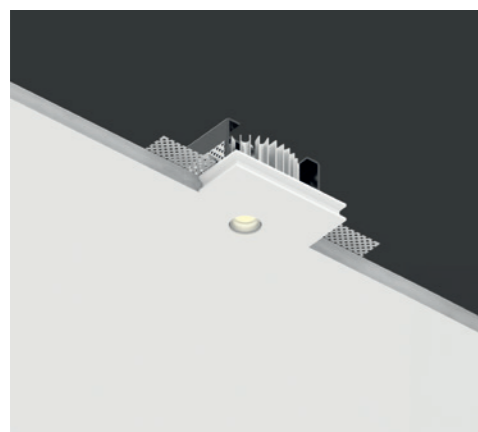

Genius Basic Flat

OTHER AVAILABLE CODES

1887.00 4 R 24 E _ WD	lens	24°
	light colour	
	27	2700K
	30	3000K
	40	4000K (on request)
emergency 1888.00 4 R 24 E _ WD	lens	24°
	light colour	
	27	2700K
	30	3000K
	40	4000K (on request)

example of code composition
1887.00 4 R 24 E **30** WD

TECHNICAL FEATURES

Code	1887.00 XX	1888.00 XX emergency
Type	Downlight 90°	Downlight 90°
Material	00: Coral®	00: Coral®
Weight	0.65 Kg	0.65 Kg
Mounting	Ceiling recessed	Ceiling recessed
IP rating	IP20	IP20
Insulation class	III	III
Control gear	Remote constant current electronic driver (not included)	Remote constant current electronic driver (not included), inverter (included)
Cut out for plasterboard	100 × 100 mm	100 × 100 mm
Lamp type	LED 700 mA Vf: 6.5 VDC	LED 700 mA Vf: 6.5 VDC
Lamp wattage	1 × 4.5W	1 × 4.5W
Luminous efficacy	1 × 540 lm - 3000K	1 × 540 lm - 3000K
Light distribution	Wide beam 24°	Wide beam 24°
Fitting	-	-
Light colour	White 3000K White 2700K | 4000K (on request)	White 3000K White 2700K | 4000K (on request)
Light hole	Ø 20 mm	Ø 20 mm
Voltage connection	By driver (optional)	220-240V · 50/60Hz
CRI	>90	>90
Emergency	-	1 hour
Energy efficiency class	A++	A++
Note	-	-

OPTIONAL

ON/OFF driver	cod. H8700.E	cod. H8700.E
Trailing and leading edge driver	cod. DRV0000087	cod. DRV0000087
DALI dimmable LED driver	cod. DRV0000030	cod. DRV0000030
PUSH dimmable LED driver	cod. DRV0000027	cod. DRV0000027
PUSH/1-10V/DALI dimmable LED driver	cod. DRV0000094	cod. DRV0000094
Brick box	cod. BR1887LT	cod. BR1888LT

For further info and other available drivers please see page 474

Genius Basic Flat is the most space-saving of the Genius family, installed in just 50 mm. The electrical part can be pulled out directly from the light hole.