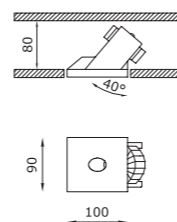

OTHER AVAILABLE CODES

1865.00 4 R 24 E _ WD	lens	24°
	light colour	
	27	2700K
	30	3000K
	40	4000K (on request)

1866.00 4 R 24 E _ WD	lens	24°
	light colour	
	27	2700K
	30	3000K
	40	4000K (on request)

example of code composition 1865.00 4 R 24 E **30** WD

TECHNICAL FEATURES

Code	1865.00 XX	1866.00 XX emergency
Type	Downlight 90°	Downlight 90°
Material	00: Coral®	00: Coral®
Weight	0.65 Kg	0.65 Kg
Mounting	Ceiling recessed	Ceiling recessed
IP rating	IP20	IP20
Insulation class	III	III
Control gear	Remote constant current electronic driver (not included)	Remote constant current electronic driver (not included), inverter (included)
Cut out for plasterboard	100 × 100 mm	100 × 100 mm
Lamp type	LED 700 mA Vf: 6.5 VDC	LED 700 mA Vf: 6.5 VDC
Lamp wattage	1 × 4.5W	1 × 4.5W
Luminous efficacy	1 × 540 lm - 3000K	1 × 540 lm - 3000K
Light distribution	Wide beam 24°	Wide beam 24°
Fitting	-	-
Light colour	White 3000K White 2700K | 4000K (on request)	White 3000K White 2700K | 4000K (on request)
Light hole	Ø 20 mm	Ø 20 mm
Voltage connection	By driver (optional)	220-240V · 50/60Hz
CRI	>90	>90
Emergency	-	1 hour
Energy efficiency class	A++	A++
Note	-	-

OPTIONAL

ON/OFF driver	cod. H8700.E	cod. H8700.E
Trailing and leading edge driver	cod. DRV0000087	cod. DRV0000087
DALI dimmable LED driver	cod. DRV0000030	cod. DRV0000030
PUSH dimmable LED driver	cod. DRV0000027	cod. DRV0000027
PUSH/1-10V/DALI dimmable LED driver	cod. DRV0000094	cod. DRV0000094
Brick box	cod. BR1865LT	cod. BR1866LT

For further info and other available drivers please see page 474

Genius Basic Slope is a recessed downlight with an asymmetrical light hole, with a 40° inclined axis, with the possibility of wall-washer effect. It can be installed on ceilings or wall, as a step marker. Rear recess of 80 mm.