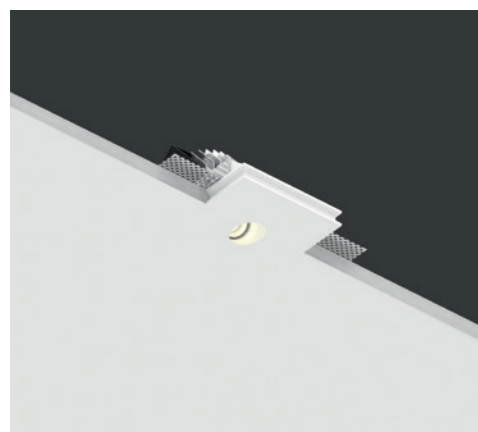

Genius Basic Slope

OTHER AVAILABLE CODES

1865.00 4 R 24 E _ WD	lens	24°
	light colour	
	27	2700K
	30	3000K
	40	4000K (on request)

1866.00 4 R 24 E _ WD	lens	24°
	light colour	
	27	2700K
	30	3000K
	40	4000K (on request)

example of code composition 1865.00 4 R 24 E **30** WD

TECHNICAL FEATURES

Code	1865.00 XX	1866.00 XX emergency
Type	Downlight 90°	Downlight 90°
Material	00: Coral®	00: Coral®
Weight	0.65 Kg	0.65 Kg
Mounting	Ceiling recessed	Ceiling recessed
IP rating	IP20	IP20
Insulation class	III	III
Control gear	Remote constant current electronic driver (not included)	Remote constant current electronic driver (not included), inverter (included)
Cut out for plasterboard	100 × 100 mm	100 × 100 mm
Lamp type	LED 700 mA Vf: 6.5 VDC	LED 700 mA Vf: 6.5 VDC
Lamp wattage	1 × 4.5W	1 × 4.5W
Luminous efficacy	1 × 540 lm - 3000K	1 × 540 lm - 3000K
Light distribution	Wide beam 24°	Wide beam 24°
Fitting	-	-
Light colour	White 3000K White 2700K | 4000K (on request)	White 3000K White 2700K | 4000K (on request)
Light hole	Ø 20 mm	Ø 20 mm
Voltage connection	By driver (optional)	220-240V · 50/60Hz
CRI	>90	>90
Emergency	-	1 hour
Energy efficiency class	A++	A++
Note	-	-

OPTIONAL

ON/OFF driver	cod. H8700.E	cod. H8700.E
Trailing and leading edge driver	cod. DRV0000087	cod. DRV0000087
DALI dimmable LED driver	cod. DRV0000030	cod. DRV0000030
PUSH dimmable LED driver	cod. DRV0000027	cod. DRV0000027
PUSH/1-10V/DALI dimmable LED driver	cod. DRV0000094	cod. DRV0000094
Brick box	cod. BR1865LT	cod. BR1866LT

For further info and other available drivers please see page 474

Genius Basic Slope is a recessed downlight with an asymmetrical light hole, with a 40° inclined axis, with the possibility of wall-washer effect. It can be installed on ceilings or wall, as a step marker. Rear recess of 80 mm.