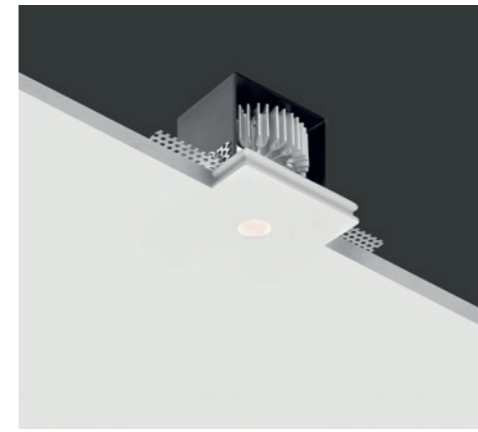

GENIUS BASIC

LUCE RETROCESSA
 INSTALLABILE IN 80 mm DI PROFONDITÀ
 PARTE ELETTRICA ESTRAIBILE DALLA PARTE FRONTALE

RECESSED LIGHT
 INSTALLABLE IN 80 mm DEPTH
 ELECTRICAL PART REMOVABLE FROM THE FRONT

Genius Basic

TECHNICAL FEATURES

Code	1885.00 XX	1886.00 XX emergency
Type	Downlight 90°	Downlight 90°
Material	00: Coral®	00: Coral®
Weight	0.65 Kg	0.65 Kg
Mounting	Ceiling recessed	Ceiling recessed
IP rating	IP20	IP20
Insulation class	III	III
Control gear	Remote constant current electronic driver (not included)	Remote constant current electronic driver (not included), inverter (included)
Cut out for plasterboard	100 x 100 mm	100 x 100 mm
Lamp type	LED 700 mA Vf: 6.5 VDC	LED 700 mA Vf: 6.5 VDC
Lamp wattage	1 x 4.5W	1 x 4.5W
Luminous efficacy	1 x 540 lm - 3000K	1 x 540 lm - 3000K
Light distribution	Wide beam 24° 40°	Wide beam 24°
Fitting	-	-
Light colour	White 3000K White 2700K 4000K (on request)	White 3000K White 2700K 4000K (on request)
Light hole	Ø 20 mm	Ø 20 mm
Voltage connection	By driver (optional)	220-240V · 50/60Hz
CRI	>90	>90
Emergency	-	1 hour
Energy efficiency class	A++	A++
Note	-	-

For further info and other available drivers please see page 474

Genius Basic Slope is a recessed downlight with an asymmetrical light hole, with a 40° inclined axis, with the possibility of wall-washer effect. It can be installed on ceilings or wall, as a step marker. Rear recess of 80 mm.

FORO LUCE ASIMMETRICO
CON ASSE INCLINATO DI 40°
ASYMMETRICAL LIGHT HOLE
WITH 40° SLOPING AXIS