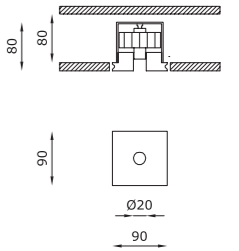

OTHER AVAILABLE CODES

1985.CW 4 R 24 E _ WD	lens	24°
	light colour	
	27	2700K
	30	3000K
emergency	40	4000K (on request)
	lens	24°
	light colour	
	27	2700K
1986.CW 4 R 24 E _ WD	30	3000K
	40	4000K (on request)
	example of code composition	1985.CW 4 R 24 E 30 WD

TECHNICAL FEATURES

Code	1985.CW XX	1986.CW XX emergency
Type	Downlight 90°	Downlight 90°
Material	CW: Coral Waterout® I waterproof	CW: Coral Waterout® I waterproof
Weight	0.65 Kg	0.65 Kg
Mounting	Ceiling recessed	Ceiling recessed
IP rating	IP65	IP65
Insulation class	III	III
Control gear	Remote driver (not included)	Remote constant current electronic driver (not included), inverter (included)
Cut out for plasterboard	100 × 100 mm	100 × 100 mm
Lamp type	LED 700 mA Vf: 6.5 VDC	LED 700 mA Vf: 6.5 VDC
Lamp wattage	1 × 4.5W	1 × 4.5W
Luminous efficacy	1 × 540 lm - 3000K	1 × 540 lm - 3000K
Light distribution	Wide beam 24°	Wide beam 24°
Fitting	-	-
Light colour	White 3000K White 2700K I 4000K (on request)	White 3000K White 2700K I 4000K (on request)
Light hole	Ø 24 mm	Ø 24 mm
Voltage connection	By driver (optional)	220-240V · 50/60Hz
CRI	>90	>90
Emergency	-	1 hour
Energy efficiency class	A++	A++
Note	-	-

OPTIONAL

Optional	1985.CW XX	1986.CW XX emergency
ON/OFF driver	cod. H8700.E	cod. H8700.E
Trailing and leading edge driver	cod. DRV0000087	cod. DRV0000087
DALI dimmable LED driver	cod. DRV0000030	cod. DRV0000030
PUSH dimmable LED driver	cod. DRV0000027	cod. DRV0000027
PUSH/1-10V/DALI dimmable LED driver	cod. DRV0000094	cod. DRV0000094
Brick box	cod. BR1985LT	cod. BR1986LT

For further info and other available drivers please see page 474