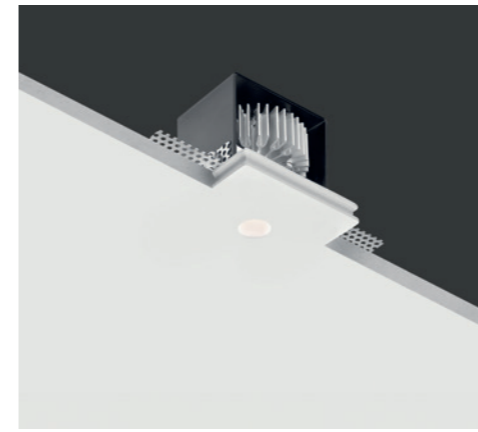

# GENIUS BASIC IP65

LUCE RETROCESSA DA ESTERNI  
INSTALLABILE IN 80 mm

OUTDOOR RECESSED LIGHT  
INSTALLABILE IN 80 mm

## Genius Basic IP65

### TECHNICAL FEATURES

Code	1985.CW XX	1986.CW XX emergency
Type	Downlight 90°	Downlight 90°
Material	CW: Coral Waterout® I waterproof	CW: Coral Waterout® I waterproof
Weight	0.65 Kg	0.65 Kg
Mounting	Ceiling recessed	Ceiling recessed
IP rating	IP65	IP65
Insulation class	III	III
Control gear	Remote driver (not included)	Remote constant current electronic driver (not included), inverter (included)
Cut out for plasterboard	100 × 100 mm	100 × 100 mm
Lamp type	LED 700 mA Vf: 6.5 VDC	LED 700 mA Vf: 6.5 VDC
Lamp wattage	1 × 4.5W	1 × 4.5W
Luminous efficacy	1 × 540 lm - 3000K	1 × 540 lm - 3000K
Light distribution	Wide beam 24°	Wide beam 24°
Fitting	-	-
Light colour	White 3000K White 2700K I 4000K (on request)	White 3000K White 2700K I 4000K (on request)
Light hole	Ø 24 mm	Ø 24 mm
Voltage connection	By driver (optional)	220-240V · 50/60Hz
CRI	>90	>90
Emergency	-	1 hour
Energy efficiency class	A++	A++
Note	-	-