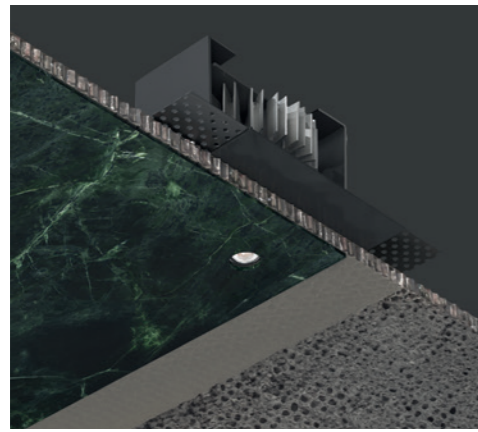

*A totally recessed indoor luminaire, Genius Basic Naked IP65 is a variation of the Genius Basic IP65, blending its characteristic notes with the possibility of surface integration in any context and material.*

*Not only does this new Genius extend the usual technical reliability of Buzzi & Buzzi to the Contract Business concept, but it can also be installed on wood, cement, mirror, marble, industrial modules with a thickness of from 4 mm (0.16") to a maximum of 30 mm (1.18").*

*This version is also more compact and can be installed in a cavity of only 80 mm (3.15").*

Genius Basic Naked IP65 è la sintesi della tecnologia Buzzi & Buzzi in termini di versatilità ed efficienza: unica parte visibile è il foro di soli 20 mm, da cui eroga un flusso di 540 lm; la parte elettrica è estraibile direttamente dal foro luce, senza necessità di alcuna botola di ispezione e tantomeno di interventi invasivi in caso di manutenzione.

*Genius Basic Naked IP65 is the synthesis of Buzzi & Buzzi technology in terms of versatility and efficiency: the only visible part is the light emission hole measuring only 20 mm (0.79"), which provides a light flow of 540 lm; the electrical part can be removed through the light hole, so there is no need for any inspection hatch, nor for invasive maintenance operations.*