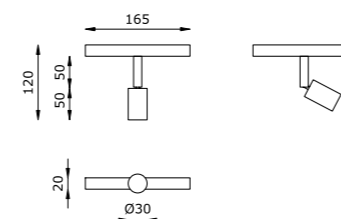

## CODE COMPOSITION

T048 L 00001		0
<i>dimmiability</i>		
<b>ND</b>	non dimmable	
<b>DA</b>	DALI	
<b>11</b>	1-10V	
<i>light colour</i>		
<b>27</b>	2700K	
<b>30</b>	3000K	
<b>40</b>	4000K	
<i>lens</i>		
<b>22</b>	22°	
<b>50</b>	50°	
<i>finishing</i>		
<b>W1</b>	white	
<b>B1</b>	black	
<b>A1</b>	champagne	
<b>A2</b>	rose gold	

example of code composition T048 L 00001 **W1 22 27 ND 0**

## TECHNICAL FEATURES

<b>Code</b>	<b>T048 L 00001 XX</b>
<b>Type</b>	Projector ± 360° / ± 90° 
<b>Material</b>	Aluminum
<b>Finishing</b>	White   Black   Champagne   Rose Gold
<b>Weight</b>	0.4 Kg
<b>Mounting</b>	Track 48V
<b>IP rating</b>	IP40
<b>Insulation class</b>	III
<b>Control gear</b>	Electronic driver on board (included)
<b>Lamp type</b>	LED 
<b>Lamp wattage</b>	1 x 6W
<b>Luminous efficacy</b>	520 lm - 3000K
<b>Light distribution</b>	Beam 22° Beam 50° (on request)
<b>Light colour</b>	White 3000K   White 2700K White 4000K (on request)
<b>Voltage connection</b>	48 VDC
<b>CRI</b>	>90
<b>Note</b>	Black tige for X1 48V champagne and rose gold.