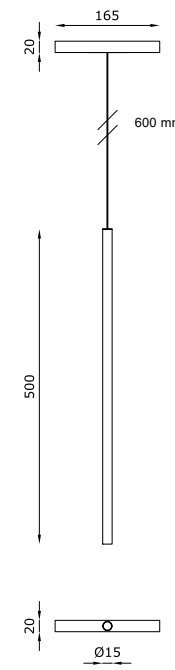

# THE TUBE 48V

-  matt white
-  matt black
-  chromed
-  champagne
-  rose gold

## MASSIMA POTENZA IN 15 mm DI DIAMETRO.

The Tube 48V è una sospensione dal design minimale per binario 48V. Il suo diametro di soli 15 mm la rendono estremamente discreta ed elegante nelle forme. Disponibile in diverse finiture bianco, nero, cromo, champagne e rose gold. Dotato di sorgente LED di ultima generazione con un output luminoso in grado di far emergere singoli dettagli all'interno dello spazio.

## MAXIMUM POWER IN A DIAMETER OF 15 mm.

The Tube 48V is a pendant fitting with minimal design for 48V track. Its diameter of only 15 mm makes it extremely discrete and elegant in shape. Available in various finishes; white, black, chromed, champagne and rose gold. Witted with the latest generation LED source with a light output able to highlight individual details within the space.

## TECHNICAL FEATURES

<b>Code</b>	<b>T048 L 00011 XX</b>
<b>Type</b>	Suspension lamp
<b>Material</b>	Aluminum
<b>Finishing</b>	White   Black   Champagne   Rose Gold
<b>Weight</b>	0.5 Kg
<b>Mounting</b>	Track 48V
<b>IP rating</b>	IP40
<b>Insulation class</b>	III
<b>Control gear</b>	Electronic driver on board (included)
<b>Lamp type</b>	LED
<b>Lamp wattage</b>	1 x 4.5W
<b>Luminous efficacy</b>	360 lm - 3000K
<b>Light distribution</b>	Narrow beam
<b>Fitting</b>	-
<b>Light colour</b>	White 3000K   White 2700K
<b>Voltage connection</b>	48 VDC
<b>CRI</b>	>90
<b>Emergency</b>	-
<b>Note</b>	Black silicon cable (L 600 mm). On request different length.