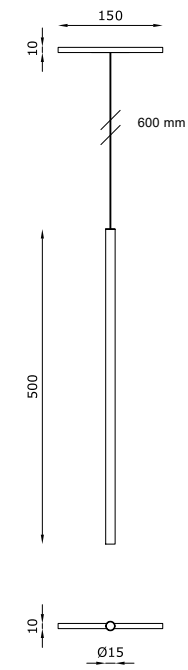

THE TUBE NANO 48V

MASSIMA POTENZA IN 15 mm DI DIAMETRO.

The Tube NANO 48V è una sospensione dal design minimale per binario nano 48V. Il suo diametro di soli 15 mm la rendono estremamente discreta ed elegante nelle forme. Disponibile in diverse finiture bianco, nero, cromo, champagne e rose gold.

Dotato di sorgente LED di ultima generazione con un output luminoso in grado di far emergere singoli dettagli all'interno dello spazio.

MAXIMUM POWER IN A DIAMETER OF 15 mm.

The Tube NANO 48V is a pendant fitting with minimal design for 48V nano track. Its diameter of only 15 mm makes it extremely discrete and elegant in shape. Available in various finishes; white, black, chromed, champagne and rose gold.

Witted with the latest generation LED source with a light output able to highlight individual details within the space.

CODE COMPOSITION

T048 L 00022 _00_ _0	
<i>dimmiability</i>	
ND	non dimmable
DA	DALI
11	1-10V
<i>light colour</i>	
27	2700K
30	3000K
<i>finishing</i>	
W1	white
B1	black
CP	chromed
A1	champagne
A2	rose gold

example of code composition T048 L 00022 **W1** 00 **27** **ND** 0

TECHNICAL FEATURES

Code	T048 L 00022 XX
Type	Suspension lamp
Material	Aluminum
Finishing	White Black Champagne Rose Gold
Weight	0.5 Kg
Mounting	Nano track 48V
IP rating	IP40
Insulation class	III
Control gear	Electronic driver on board (included)
Lamp type	LED
Lamp wattage	1 x 4.5W
Luminous efficacy	360 lm - 3000K
Light distribution	Narrow beam
Fitting	-
Light colour	White 3000K White 2700K
Voltage connection	48 VDC
CRI	>90
Emergency	-
Note	Black silicon cable (L 600 mm). On request different lenght.