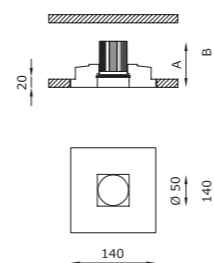

### TECHNICAL FEATURES

Code	3113.Z.00	3111	3112
Type	Downlight 90°	Downlight 90°	Downlight 90°
Material	00: Coral®	00: Coral®	00: Coral®
Weight	0.8 Kg	0.7 Kg	0.7 Kg
Mounting	Ceiling recessed	Ceiling recessed	Ceiling recessed
IP rating	IP20	IP20	IP20
Insulation class	III	III	I
Control gear	Remote constant current electronic driver (not included)	Electronic transformer (not included)	-
Dimensions	A: 80 mm; B: 100 mm	A: 70 mm; B: 90 mm	A: 80 mm; B: 100 mm
Cut out for plasterboard	150 × 150 mm	150 × 150 mm	150 × 150 mm
Lamp type	LED 500 mA VF: 18 VDC	QR CB 51 LED (optional)	QPAR 16 LED (optional)
Lamp wattage	1 × 9W	50W max	50W max
Luminous efficacy	1 × 1125 lm - 3000K	-	-
Light distribution	Wide beam 40°	-	-
Fitting	-	GU5.3	GU10
Light colour	White 3000K	-	-
Light hole	50 × 50 mm	50 × 50 mm	50 × 50 mm
Voltage connection	By driver (optional)	By driver (optional)	220-240V · 50/60Hz
CRI	>90	-	-
Emergency	-	-	-
Energy efficiency class	A++	A	A
Note	Other available light colours: 2700K, 4000K.	-	-

### TECHNICAL FEATURES

Code	3115.00 4 R 40 E 98 WD
Type	Downlight 90°
	
Material	00: Coral®
Weight	0.8 Kg
Mounting	Ceiling recessed
IP rating	IP20
Insulation class	III
Control gear	Remote ON/OFF driver** (not included)
Dimensions	A: 80 mm; B: 100 mm
Cut out for plasterboard	150 × 150 mm
Lamp type	LED 350 mA ⚡ V: 17 VDC
Lamp wattage	1 × 6W
Luminous efficacy	1 × 600 lm (from 1800K up to 3000K)
Light distribution	Wide beam 40°
Fitting	-
Light colour	Dimming range 1800/3000K
Light hole	50 × 50 mm
Voltage connection	By driver (optional)
CRI	>90
Emergency	-
Energy efficiency class	A++
Note	**Basic Square Dim To Warm requires dimming: amplitude (AM) dim to warm wide range input voltage.