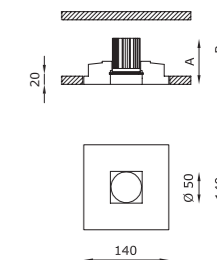

OTHER AVAILABLE CODES

3113.Z.27.00	<i>lens</i>	40°
	<i>light colour</i>	2700K
3113.Z.40.00	<i>lens</i>	40°
	<i>light colour</i>	4000K

TECHNICAL FEATURES

Code	3113.Z.00	3111	3112
Type	Downlight 90°	Downlight 90°	Downlight 90°
Material	00: Coral®	00: Coral®	00: Coral®
Weight	0.8 Kg	0.7 Kg	0.7 Kg
Mounting	Ceiling recessed	Ceiling recessed	Ceiling recessed
IP rating	IP20	IP20	IP20
Insulation class	III	III	I
Control gear	Remote constant current electronic driver (not included)	Electronic transformer (not included)	-
Dimensions	A: 80 mm; B: 100 mm	A: 70 mm; B: 90 mm	A: 80 mm; B: 100 mm
Cut out for plasterboard	150 × 150 mm	150 × 150 mm	150 × 150 mm
Lamp type	LED 500 mA VF: 18 VDC	QR CB 51 LED (optional)	QPAR 16 LED (optional)
Lamp wattage	1 × 9W	50W max	50W max
Luminous efficacy	1 × 1125 lm - 3000K	-	-
Light distribution	Wide beam 40°	-	-
Fitting	-	GU5.3	GU10
Light colour	White 3000K	-	-
Light hole	50 × 50 mm	50 × 50 mm	50 × 50 mm
Voltage connection	By driver (optional)	By driver (optional)	220-240V · 50/60Hz
CRI	>90	-	-
Emergency	-	-	-
Energy efficiency class	A++	A	A
Note	Other available light colours: 2700K, 4000K.	-	-

OPTIONAL

ON/OFF driver	cod. H8500.E	-	-
Trailing and leading edge driver	cod. DRV0000163	cod. H8060.LED	-
DALI dimmable LED driver	cod. DRV0000029	-	-
PUSH dimmable LED driver	cod. DRV0000026	-	-
PUSH/1-10V/DALI dimmable LED driver	cod. DRV0000093	-	-
Kit LED dimmable	-	cod. 0008KIT	cod. 0009KIT
Brick box	cod. BR3113LT	cod. BR3111LT	cod. BR3112LT

For further info and other available drivers please see page 478

PRESTAZIONI ELEVATE
AL MIGLIOR BUDGET

HIGH PERFORMANCES
FOR BEST BUDGET