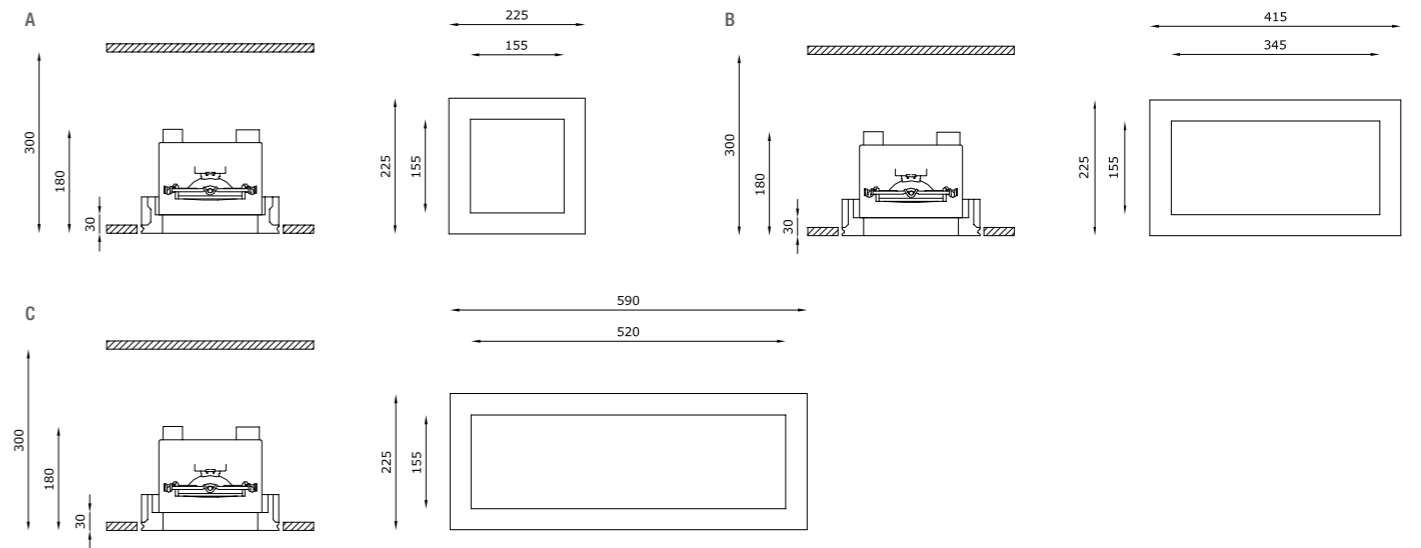

BLACK BOX

INCASSO ORIENTABILE
A 1, 2 O 3 PUNTI LUCE.

Una scatola nera da cui la luce emana tutta la sua potenza: Black Box, con corpo in AirCoral®, è un apparecchio per interni a scomparsa totale per installazione in soffitto di cartongesso, in cui la posizione arretrata delle sorgenti luminose è studiata per avere il minimo impatto visivo. Disponibile in versione singola, doppia e tripla, Black Box è il prodotto ideale per valorizzare, attraverso la luce dettagli, oggetti e situazioni in modo deciso e preciso.

ADJUSTABLE RECESSED LIGHT
WITH 1, 2 OR 3 LIGHT POINTS.

A black box emanating light in all its power: Black Box, made of AirCoral®, is a totally disappearing indoor recessed plasterboard ceiling flush mount, whose rearward light sources are studied to have a minimal visual impact. Available in single, double or triple version, Black Box is the ideal product to highlight details, objects and situations through light, in a moderate and precise way.

TECHNICAL FEATURES

Code	6061.AC (fig. A)	6071.AC (fig. B)	6081.AC (fig. C)
Type	Tilttable downlight ± 40°	Tilttable downlight ± 40°	Tilttable downlight ± 40°
Material	AC: AirCoral®	AC: AirCoral®	AC: AirCoral®
Absorption capacity*	4.55 m²	6.75 m²	8.95 m²
Weight	3.2 Kg	4.2 Kg	4.6 Kg
Mounting	Ceiling recessed	Ceiling recessed	Ceiling recessed
IP rating	IP20	IP20	IP20
Insulation class	III	III	III
Control gear	Electronic transformer (not included)	Electronic transformer (not included)	Electronic transformer (not included)
Cut out for plasterboard	235 x 235 mm	235 x 425 mm	235 x 600 mm
Lamp type	QR 111	QR 111	QR 111
Lamp wattage	1 x 100W max	2 x 100W max	3 x 100W max
Luminous efficacy	-	-	-
Light distribution	-	-	-
Fitting	G53	G53	G53
Light colour	-	-	-
Light hole	155 x 155 mm	155 x 345 mm	155 x 520 mm
Voltage connection	By driver (optional)	By driver (optional)	By driver (optional)
CRI	-	-	-
Emergency	-	-	-
Energy efficiency class	A	A	A
Note	-	-	-