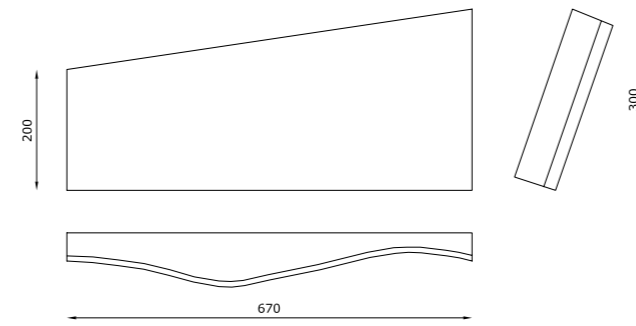

# FLAG

Surface

Un apparecchio che si staglia sulle pareti, flessibile e sinuoso: Flag è una lampada a parete da interni in AirCoral® predisposta sia per montaggio orizzontale che verticale, consentendo una massima flessibilità di utilizzo. Un prodotto in grado di fondersi con lo spazio circostante, generando una luce delicata e piacevole. Le finiture sono curate nel dettaglio: viti e giunture non sono visibili, per una superficie uniforme e incredibilmente resistente.

*A luminaire that stands out on walls, flexible and sinuous: Flag is an indoor wall lamp made of AirCoral® that can be installed horizontally or vertically, allowing the highest flexibility of use. A product able to blend into the surrounding space, generating a delicate and pleasing light. Its finishings are made with attention to the smallest details: screws and joints are not visible, for a uniform and incredibly resistant surface.*

## TECHNICAL FEATURES

Code	1051.1.AC	1052.AC	1058.AC
Type	Wall lamp 	Wall lamp 	Wall lamp 
Material	AC: AirCoral®	AC: AirCoral®	AC: AirCoral®
Absorption capacity*	19.64 m <sup>2</sup>	19.64 m <sup>2</sup>	19.64 m <sup>2</sup>
Mounting	Wall mounting	Wall mounting	Wall mounting
IP rating	IP20	IP20	IP20
Insulation class	I	I	I
Control gear	-	-	Dimmable constant current driver
Lamp type	A 60 	QT-DE12 (75 mm) 	LED 350 mA 
Lamp wattage	2 x 100W max	1 x 150W max	2 x 6.5W
Luminous efficacy	-	-	2 x 810 lm - 3000K
Light distribution	-	-	Wide beam 120°
Fitting	E27	R7s	-
Light colour	-	-	White 3000K White 2700K   4000K (on request)
Voltage connection	220-240V · 50/60Hz	220-240V · 50/60Hz	220-240V · 50/60Hz
CRI	-	-	>90
Emergency	-	-	-
Energy efficiency class	A+	A	A+
Note	Vertical and horizontal mounting.	Horizontal mounting.	Vertical and horizontal mounting. Trailing-edge and leading-edge dimming (20 - 100%).