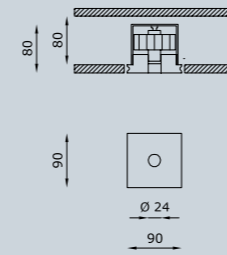

CODE COMPOSITION

1985.CW 4 R 24 E _ WD	light colour		
		27	2700K
	30	3000K	
	40	4000K	

1986.CW 4 R 24 E _ ND	light colour		
		27	2700K
	30	3000K	
	40	4000K	

example of code composition 1985.CW 4 R 24 E 30 WD

TECHNICAL FEATURES

Code	1985.CW XX	1986.CW XX
Type	Downlight 90° 	Downlight 90°
Material	CW: Coral Waterout® waterproof	CW: Coral Waterout® waterproof
Weight	0.65 Kg	0.65 Kg
Mounting	Ceiling recessed	Ceiling recessed
IP rating	IP65	IP65
Insulation class	III	III
Control gear	Remote constant current electronic driver (not included)	Remote constant current electronic driver and inverter (included)
Cut out for plasterboard	100 x 100 mm	100 x 100 mm
Lamp type	LED 700 mA Vf: 6.5 VDC	LED 700 mA
Lamp wattage	1 x 4.5W	1 x 4.5W
Luminous efficacy	540 lm - 3000K	540 lm - 3000K
Light distribution	Wide beam 24°	Wide beam 24°
Fitting	-	-
Light colour	White 3000K White 2700K | 4000K (on request)	White 3000K White 2700K | 4000K (on request)
Light hole	Ø 24 mm	Ø 24 mm
Voltage connection	By driver (optional)	220-240V · 50/60Hz
CRI	>90	>90
Emergency	-	1 hour
Energy efficiency class	A++	A++
Note	On request available dimmable PUSH or DALI, remote installation.	On request available dimmable PUSH or DALI, remote installation.

OPTIONAL ACCESSORIES

product code	optional code	description	info
1985.CW XX	H8700.E	Constant current electronic driver. Remote installation	Suitable for n°3 code 1985.CW XX - 700 mA
	BR1985LT	Brick box	Dimensions L: 195 mm; W: 105 mm; D: 110 mm
1986.CW XX	BR1986LT	Brick box	Dimensions L: 195 mm; W: 105 mm; D: 110 mm