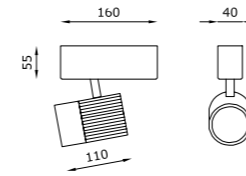

GL

Un punto di vista puntuale, in grado di enfatizzare particolari e spazi esclusivi: GL, apparecchio illuminante da interni per installazione a soffitto, a parete o su binario, è caratterizzato da un connubio di precisione e forza. Il proiettore professionale, dalle alte prestazioni, è studiato per avere il minimo impatto visivo, dotato di braccio direzionabile e inclinabile sull'asse orizzontale e verticale di 360°.

A punctual point of view able to emphasize details and exclusive spaces: GL, installable on ceilings, walls or rail, is characterized by a combination of precision and strength. The professional projector, capable of high performances, is designed for having a minimal visual impact and is provided with an adjustable arm which can be inclined up to 360° both horizontally and vertically.

CODE COMPOSITION

1016	_	2	_	E	_	ND
				<i>light colour</i>		
		27				2700K
		30				3000K
		40				4000K
				<i>lens</i>		
		24				24°
		38				38°
				<i>installation</i>		
		S				surface
		T				track
				<i>finishing</i>		
		WH				white
		BL				black

example of code composition 1016 **WH** 2 **S** 24 **E** 30 ND

TECHNICAL FEATURES

Code	1016
Type	Projector +/- 360°
Material	Aluminum
Finishing	White Black
Weight	1.2 Kg
Mounting	Wall and ceiling
IP rating	IP40
Insulation class	III
Control gear	Constant current electronic driver on board
Cut out for plasterboard	-
Lamp type	LED 700 mA
Lamp wattage	1 x 26W
Luminous efficacy	113 lm/W - 3000K
Light distribution	Beam 24° Beam 38° (on request)
Fitting	-
Light colour	White 3000K White 2700K 4000K (on request)
Voltage connection	220-240V · 50/60Hz
CRI	>80
Emergency	On request
Energy efficiency class	A++
Note	On request available dimmable PUSH or DALI.