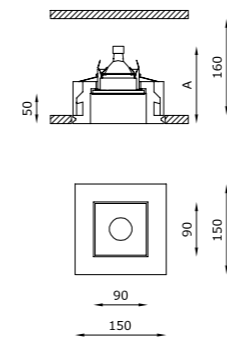

Outdoor

Private villa - Arch. C. Rinaldi - ph. D. Domenicali - Sassuolo

TECHNICAL FEATURES

Code	5483.Z.CW	5489.Z.CW	5481.CW
Type	Downlight 90° ▲	Downlight 90° ▲	Downlight 90° ▲
Material	CW: Coral WaterOut® waterproof	CW: Coral WaterOut® waterproof	CW: Coral WaterOut® waterproof
Weight	1.1 Kg	1.1 Kg	1.1 Kg
Mounting	Ceiling recessed	Ceiling recessed	Ceiling recessed
IP rating	IP65	IP65	IP65
Insulation class	III	III	III
Control gear	Constant current electronic driver (not included)	Constant current electronic driver	Electronic transformer (not included)
Dimensions	A: 150 mm	A: 150 mm	A: 130 mm
Cut out for plasterboard	160 x 160 mm	160 x 160 mm	160 x 160 mm
Lamp type	LED 500 mA ⚡ Vi: 18 VDC	LED 500 mA ⚡	QR CB 51 🔊
Lamp wattage	1 x 9W	1 x 9W	1 x 50W max
Luminous efficacy	1125 lm - 3000K	1125 lm - 3000K	-
Light distribution	Wide beam 40°	Wide beam 40°	-
Fitting	-	-	GU5.3
Light colour	White 3000K White 2700K 4000K (on request)	White 3000K White 2700K 4000K (on request)	-
Light hole	90 x 90 mm	90 x 90 mm	90 x 90 mm
Voltage connection	By driver (optional)	220-240V · 50/60Hz	By driver (optional)
CRI	>90	>90	-
Emergency	-	1 hour	-
Energy efficiency class	A++	A++	A
Note	On request available dimmable PUSH or DALI.	-	-