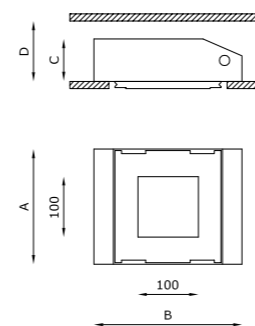

## TECHNICAL FEATURES

Code	6141.AC	6142.AC	6143.Z.AC	6149.Z.AC
Type	Downlight 45° 	Downlight 90° 	Downlight 90° 	Downlight 90° 
Material	AC: AirCoral®	AC: AirCoral®	AC: AirCoral®	AC: AirCoral®
Absorption capacity*	2.3 m²	2.3 m²	2.3 m²	2.3 m²
Weight	1.5 Kg	1.5 Kg	1.5 Kg	2.5 Kg
Mounting	Ceiling recessed	Ceiling recessed	Ceiling recessed	Ceiling recessed
IP rating	IP40	IP40	IP40	IP40
Insulation class	III	III	III	III
Control gear	Dimmable electronic transformer	Dimmable electronic transformer	Constant current electronic driver	Constant current electronic driver
Dimensions	A: 190mm; B: 245mm; C: 70mm; D: 80mm	A: 190mm; B: 245mm; C: 70mm; D: 80mm	A: 190mm; B: 245mm; C: 70mm; D: 80mm	A: 190mm; B: 350mm; C: 70mm; D: 80mm
Cut out for plasterboard	195 x 185 mm	195 x 185 mm	195 x 185 mm	195 x 250 mm
Lamp type	QR CB 51 	QR CB 51 	LED 500 mA 	LED 500 mA 
Lamp wattage	1 x 50W max	1 x 50W max	1 x 9W	1 x 9W
Luminous efficacy	-	-	1125 lm - 3000K	1125 lm - 3000K
Light distribution	-	-	Wide beam 40°	Wide beam 40°
Fitting	GU5.3	GU5.3	-	-
Light colour	-	-	White 3000K White 2700K   4000K (on request)	White 3000K White 2700K   4000K (on request)
Light hole	100 x 100 mm	100 x 100 mm	100 x 100 mm	100 x 100 mm
Voltage connection	220-240V / 12V · 50/60Hz	220-240V / 12V · 50/60Hz	220-240V · 50/60Hz	220-240V · 50/60Hz
CRI	-	-	>90	>90
Emergency	-	-	-	<b>1 hour</b>
Energy efficiency class	A	A	A++	A++
Note	Extra white satin glass leaned on ceiling level.	Extra white satin glass leaned on ceiling level.	Extra white satin glass leaned on ceiling level.  On request available dimmable PUSH or DALI.	Extra white satin glass leaned on ceiling level.