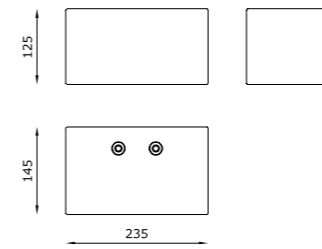

## TECHNICAL FEATURES

Code	3074.DC	3078.DC
Type	Wall lamp 	Wall lamp 
Material	DC: DurCoral®	DC: DurCoral®
Weight	5 Kg	5 Kg
Mounting	Wall mounting	Wall mounting
IP rating	IP65	IP65
Insulation class	I	I
Control gear	Conventional ballast	Constant voltage LED driver
Cut out for plasterboard	-	-
Lamp type	TC-D 	LED 24V 
Lamp wattage	1 x 26W	1 x 10W
Luminous efficacy	-	1400 lm
Light distribution	-	Wide beam 120°
Fitting	G24d-3	-
Light colour	-	White 3000K White 2700K   4000K (on request)
Light hole	-	-
Voltage connection	220-240V · 50/60Hz	220-240V · 50/60Hz
CRI	-	>80
Emergency	-	-
Energy efficiency class	A	A++
Note	Extra white frosted glass diffuser. Aluminum reflector.	Extra white frosted glass diffuser. Aluminum reflector.