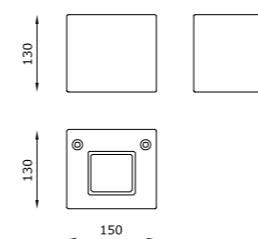

NUSS IP65

TECNOCEMENTO DURCORAL® INERTE AL CLORO.

Nuss IP65 è un apparecchio per esterni a parete in DurCoral® dal design pulito e lineare. Nuss IP65 è resistente a qualsiasi condizione atmosferica, crea un rapporto dialettico con gli spazi arricchendoli semplicemente con la sua presenza discreta ma decisa: può infatti integrarsi o diventare protagonista a seconda delle esigenze. Un apparecchio a biemissione in cui tecnologia e design minimale si fondono in un prodotto dalle performance illuminotecniche uniche, in grado di fondersi perfettamente negli ambienti in cui viene installato, trasformando la luce in protagonista assoluta. Nuss IP65 ha un'anima interna in alluminio pressofuso, un diffusore in vetro satinato, oltre a guarnizioni in silicone e viti interne in acciaio inox che lo rendono ideale per ambienti esterni.

DURCORAL® TECHNO-CEMENT, CHLORINE-PROOF.

Nuss IP65 is a wall lighting device for outdoor use made of DurCoral® with a clean and linear design. Nuss IP65 is resistant to any atmospheric conditions, and creates a dialectic relationship with spaces, enhancing them with its discreet yet precise presence. In fact, it is able to integrate in or to become a protagonist, depending on the various needs. A bi-emission luminaire in which technology and minimal design merge in a product with unique illumination-engineering performances, it perfectly mingles with the environments it is installed in, transforming light into an absolute protagonist. Nuss IP65 has an internal soul of die-cast aluminium, a satin-glass diffuser, silicone gaskets and internal inox-steel screws which make it the ideal product for outdoor environments.