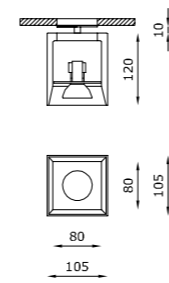

TECHNICAL FEATURES

Code	3032.AC
Type	Ceiling lamp 90° 
Material	AC: AirCoral®
Absorption capacity*	3.5 m ²
Mounting	Ceiling mounting
IP rating	IP20
Insulation class	I
Control gear	-
Lamp type	QPAR 16 
Lamp wattage	1 x 35W max
Luminous efficacy	-
Light distribution	-
Fitting	GU10
Light colour	-
Voltage connection	220-240V · 50/60Hz
CRI	-
Emergency	-
Energy efficiency class	A
Note	-