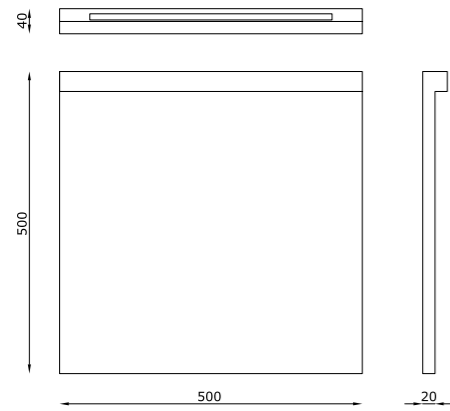

Underline è pedonabile
Underline is walkable

CODE COMPOSITION

1741.DC

TECHNICAL FEATURES

Code	1741.DC
Type	Ground lamp 
Material	DC: DurCoral®
Weight	11 Kg
Mounting	Ground lamp
IP rating	IP68
Insulation class	II
Control gear	Remote constant voltage driver (not included)
Lamp type	LED 24V 
Lamp wattage	1 x 5.5W
Luminous efficacy	40 lm/W - 3000K
Light distribution	Wide beam 120°
Fitting	-
Light colour	White 3000K
Light hole	400 x 15 mm
Voltage connection	By driver (optional)
CRI	90
Emergency	-
Energy efficiency class	A++
Note	On request available dimmable PUSH or DALI, remote installation.