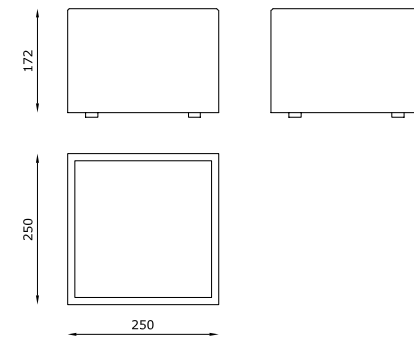

## TECHNICAL FEATURES

Code	<b>1624.DC</b>
Type	Ground lamp 
Material	DC: DurCoral®
Weight	7.5 Kg
Mounting	Ground lamp
IP rating	IP65
Insulation class	II
Control gear	-
Cut out for plasterboard	-
Lamp type	LED 
Lamp wattage	1 x 18W
Luminous efficacy	89 lm/W - 3000K
Light distribution	Wide beam 120°
Fitting	-
Light colour	White 3000K White 2700K (on request)
Light hole	-
Voltage connection	220-240V · 50/60Hz
CRI	85
Emergency	-
Energy efficiency class	A++
Note	Supported glass in satin white 12 mm.