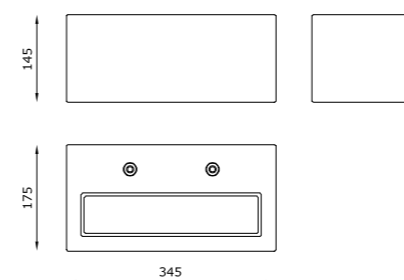

VIRTUS IP65

TECNOCEMENTO DURCORAL® INERTE ALLA SALINITÀ.

Virtus IP65 è un apparecchio per esterni a parete a biemissione realizzato in DurCoral®. Lo contraddistinguono linearità, semplicità ed eleganza: un prodotto che sa impazzire i dettagli architettonici degli edifici, valorizzandone ogni caratteristica e particolare. Un apparecchio che accende gli spazi esterni creando atmosfere delicate e rilassanti, delineate da una forma geometrica lineare e pura.

Una applique a biemissione, che dipinge con la luce sulle pareti, rompendo l'oscurità per abbracciare ed esaltare gli ambienti, in una perfetta sintesi di estetica e tecnologia avanzata. Virtus IP65 ha un'anima interna in alluminio pressofuso, un diffusore in vetro satinato, oltre a guarnizioni in silicone e viti interne in acciaio inox che lo rendono ideale per ambienti esterni.

DURCORAL® TECHNO-CEMENT, SALT-PROOF.

Virtus IP65 is a wall lighting device for outdoor use made of DurCoral®. It is characterized by linearity, simplicity and elegance: a product able to beautify architectural details on buildings, enhancing every single particular. A luminaire that lights up external spaces, creating delicate and relaxing atmospheres, outlined by a linear and pure geometrical shape. A bi-emission applique, that paints and plays with light on walls, breaking the darkness to embrace and exalt spaces, in a perfect synthesis of aesthetics and advanced technology. Virtus IP65 has an internal soul in die-cast aluminium, a satin-glass diffuser, silicone gaskets and internal inox-steel screws which make it the ideal product for outdoor environments.

TECHNICAL FEATURES

Code	3054.54.DC	3058.58.DC
Type	Wall lamp 	Wall lamp
Material	DC: DurCoral®	DC: DurCoral®
Weight	8.3 Kg	8.3 Kg
Mounting	Wall mounting	Wall mounting
IP rating	IP65	IP65
Insulation class	I	I
Control gear	Conventional ballast	Constant voltage LED driver
Cut out for plasterboard	-	-
Lamp type	TC-D 	LED 24V
Lamp wattage	2 x 26W	2 x 13W
Luminous efficacy	-	2 x 1700 lm
Light distribution	-	Wide beam 120°
Fitting	G24d-3	-
Light colour	-	White 3000K White 2700K | 4000K (on request)
Light hole	-	-
Voltage connection	220-240V · 50/60Hz	220-240V · 50/60Hz
CRI	-	>80
Emergency	-	-
Energy efficiency class	A	A++
Note	Extra white frosted glass diffuser. Aluminum reflector.	Extra white frosted glass diffuser. Aluminum reflector.