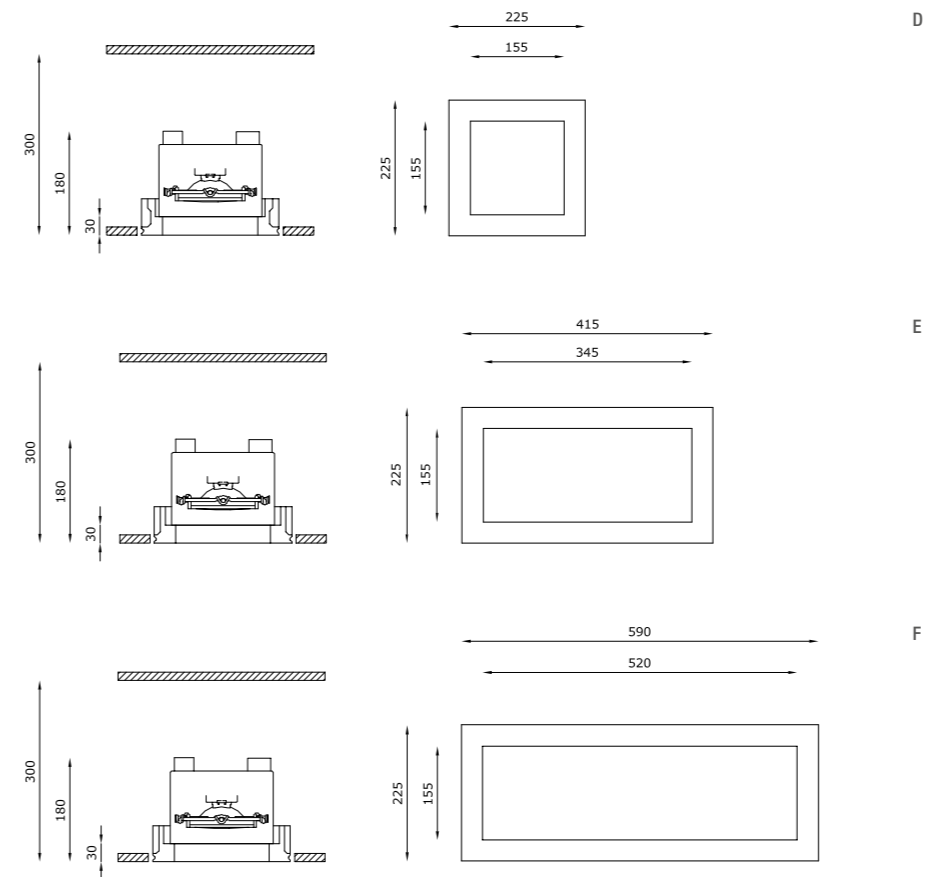

WITH REAR BOX

OPTIONAL ACCESSORIES

product code	optional code	description	info
6066.AC	H8105	Dimmable electronic transformer	Max watt 105W Volts · Hz 230/12V · 50/60Hz
	00010KIT	Kit LED dimmable	Bulb 10W · 12V
	H3535	Rear box	see fig. D
6076.AC	H8105	Dimmable electronic transformer	Max watt 105W Volts · Hz 230/12V · 50/60Hz You need n°2 ballast code H8105 for n°1 code 6076.AC
	00010KIT	Kit LED dimmable	Bulb 10W · 12V
	H3536	Rear box	see fig. E
6086.AC	H8105	Dimmable electronic transformer	Max watt 105W Volts · Hz 230/12V · 50/60Hz
	00010KIT	Kit LED dimmable	Bulb 10W · 12V
	H3537	Rear box	see fig. F