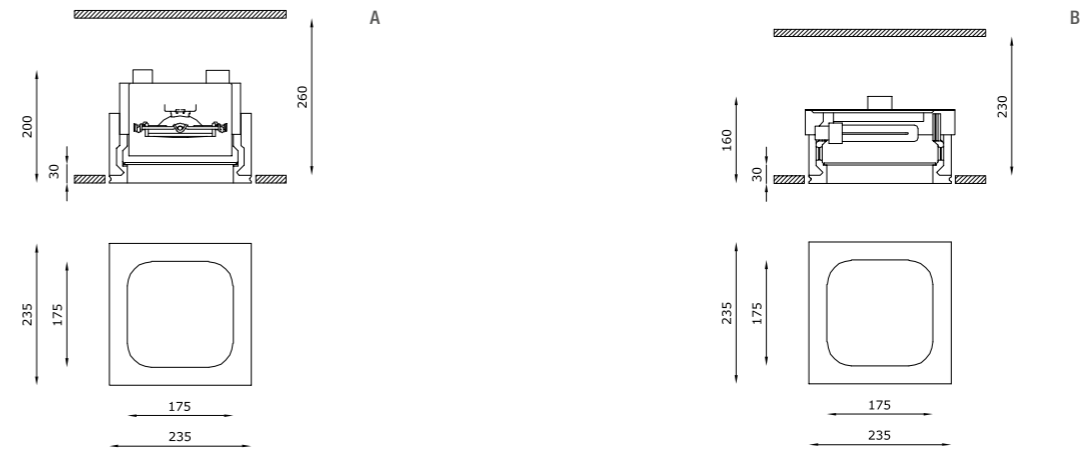

TECHNICAL FEATURES

Code	6171.AC (fig. A)	6176.AC (fig. B)	6185.AC (fig. B)	6181.AC (fig. B)	6183.AC (fig. B)
Type	Tiltable downlight ± 30°	Downlight 90°	Downlight 90°	Downlight 90°	Downlight 90°
Material	AC: AirCoral®	AC: AirCoral®	AC: AirCoral®	AC: AirCoral®	AC: AirCoral®
Absorption capacity*	7.72 m²	7.72 m²	7.72 m²	7.72 m²	7.72 m²
Weight	4.4 Kg	4 Kg	4.2 Kg	3.2 Kg	3.2 Kg
Mounting	Ceiling recessed	Ceiling recessed	Ceiling recessed	Ceiling recessed	Ceiling recessed
IP rating	IP40	IP40	IP40	IP40	IP40
Insulation class	III	I	I	I	I
Control gear	Dimmable electronic transformer	Electronic ballast	Electronic ballast	Constant current electronic driver	Dimmable constant current driver
Cut out for plasterboard	245 x 245 mm	245 x 245 mm	245 x 245 mm	245 x 245 mm	245 x 245 mm
Lamp type	QR 111	TC-TEL	TC-TEL	LED 1050 mA	LED 350 mA
Lamp wattage	1 x 100W max	2 x 26/32W	2 x 26W	1 x 40W	2 x 6.5W
Luminous efficacy	-	-	-	4680 lm - 3000K	2 x 810 lm - 3000K
Light distribution	-	-	-	Wide beam 40°	Wide beam 120°
Fitting	G53	Gx24q-3	Gx24q-3	-	-
Light colour	-	-	-	White 3000K White 2700K 4000K (on request)	White 3000K White 2700K 4000K (on request)
Light hole	175 x 175 mm	175 x 175 mm	175 x 175 mm	175 x 175 mm	175 x 175 mm
Voltage connection	220-240V / 12V · 50/60Hz	220-240V · 50/60Hz	220-240V · 50/60Hz	220-240V · 50/60Hz	220-240V · 50/60Hz
CRI	-	-	-	>90	>90
Emergency	-	-	1 hour	-	-
Energy efficiency class	A	A	A	A++	A+
Note	Extra white satin glass. Frosted glass recessed 30 mm into the ceiling.	Extra white satin glass. Frosted glass recessed 30 mm into the ceiling.	Extra white satin glass. Frosted glass recessed 30 mm into the ceiling.	Extra white satin glass. Frosted glass recessed 30 mm into the ceiling.	Extra white satin glass. Frosted glass recessed 30 mm into the ceiling. Trailing-edge and leading-edge dimming (20 - 100%).