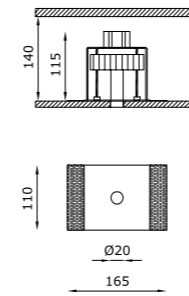

Unica parte visibile è il foro di soli 20 mm, mentre la parte elettrica è estraibile direttamente dal foro luce, grazie alla meccanica push-pull, che facilita la sostituzione della sorgente LED, senza la necessità di alcuna botola di ispezione e tantomeno di interventi invasivi in caso di manutenzione.

This product extends the concept of total surface integration, typical of Buzzi & Buzzi, to any material and context: in fact, it can also be installed on wood, cement, mirror, marble and industrial modules with a thickness of from 12 mm (0.47") to a maximum of 20 mm (0.79"). The only visible part is the light emission hole measuring only 20 mm (0.79"), while the electrical part can be removed through the light hole, thanks to a push-pull mechanism making it easy to pull the LED light source out, with no need for any inspection hatch, nor for invasive maintenance operations.

TECHNICAL FEATURES

Code	2075 XX	2076 XX
Type	Downlight 90°	Downlight 90°
Material	Aluminum I Steel	Aluminum I Steel
Finishing	Black	Black
Weight	0.65 Kg	0.65 Kg
Mounting	Ceiling recessed	Ceiling recessed
IP rating	IP65	IP65
Insulation class	III	III
Control gear	Remote constant current electronic driver (not included)	Remote constant current electronic driver and inverter (included)
Lamp type	LED 700 mA Vf: 11.5 VDC	LED 700 mA
Lamp wattage	1 x 8.5W	1 x 8.5W
Luminous efficacy	1000 lm - 3000K	1000 lm - 3000K
Light distribution	Wide beam 40°	Wide beam 40°
Fitting	-	-
Light colour	White 3000K White 2700K I 4000K (on request)	White 3000K White 2700K I 4000K (on request)
Light hole	Ø 20 mm	Ø 20 mm
Voltage connection	By driver (optional)	220-240V · 50/60Hz
CRI	>90	>90
Emergency	-	1 hour
Energy efficiency class	A++	A++
Note	On request available dimmable PUSH or DALI, remote installation. Suitable for installation on surfaces max 20 mm deep.	On request available dimmable PUSH or DALI, remote installation. Suitable for installation on surfaces max 20 mm deep.