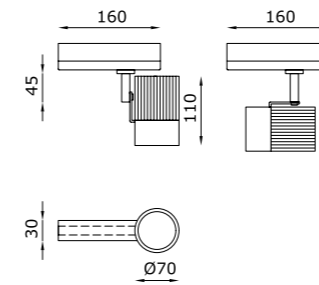

GL 220V

matt black painted

GL 220V, apparecchio illuminante da interni per installazione su binario a 220V, è caratterizzato da un connubio di precisione e forza. Il proiettore professionale, dalle alte prestazioni, è studiato per avere il minimo impatto visivo, dotato di braccio direzionabile e inclinabile.

GL 220V, a light fitting for interiors for installation on 220V track, it is characterised by a blend of precision and strength. The professional projector, with high performances, is designed to have minimal visual impact, fitted with directional arm and adjustable.

TECHNICAL FEATURES

Code	T220 L 00010 XX
Type	Projector ± 360° / ± 90°
Material	Aluminum
Finishing	Black
Weight	1 Kg
Mounting	Track 220V
IP rating	IP40
Insulation class	III
Control gear	Electronic driver on board (included)
Lamp type	LED
Lamp wattage	1 x 26W
Luminous efficacy	3600 lm - 3000K
Light distribution	Beam 24° Beam 38° (on request)
Fitting	-
Light colour	White 3000K White 2700K 4000K (on request)
Voltage connection	220-240V · 50/60Hz
CRI	>90
Emergency	-
Energy efficiency class	A++
Note	A new breakthrough in luminaire design. Track adapter with built-in LED driver. Driver concealed into track.