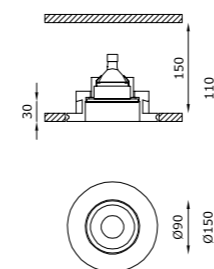

Private house - A. Castrignano - ph. R. Gasperoni - Milan

TECHNICAL FEATURES

Code	5593.Z.CW	5599.Z.CW	5591.CW
Type	Downlight 90° 	Downlight 90° 	Downlight 90°
Material	CW: Coral WaterOut® waterproof	CW: Coral WaterOut® waterproof	CW: Coral WaterOut® waterproof
Weight	1.1 Kg	1.1 Kg	1.1 Kg
Mounting	Ceiling recessed	Ceiling recessed	Ceiling recessed
IP rating	IP65	IP65	IP65
Insulation class	III	III	III
Control gear	Constant current electronic driver (not included)	Constant current electronic driver	Electronic transformer (not included)
Cut out for plasterboard	Ø 160 mm	Ø 160 mm	Ø 160 mm
Lamp type	LED 500 mA ⚡ V: 18 VDC	LED 500 mA ⚡	QR CB 51
Lamp wattage	1 x 9W	1 x 9W	1 x 50W max
Luminous efficacy	1125 lm - 3000K	1125 - 3000K	-
Light distribution	Wide beam 40°	Wide beam 40°	-
Fitting	-	-	GU5.3
Light colour	White 3000K White 2700K 4000K (on request)	White 3000K White 2700K 4000K (on request)	-
Light hole	Ø 90 mm	Ø 90 mm	Ø 90 mm
Voltage connection	By driver (optional)	220-240V · 50/60Hz	By driver (optional)
CRI	>90	>90	-
Emergency	-	1 hour	-
Energy efficiency class	A++	A++	A
Note	On request available dimmable PUSH or DALI.	-	-