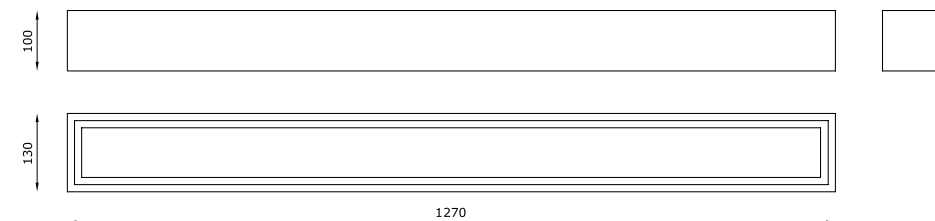

# MASTER OPEN

La luce incontra l'architettura e la valorizza grazie alla sua purezza: Master Open è una lampada a parete da interni che si inserisce sulle superfici con linearità ed eleganza. Il suo design minimale trasforma la luce in protagonista, creando una suggestione visiva dall'impatto deciso, regalando qualità allo spazio. Perfetta combinazione di tecnologia avanzata e funzionalità, Master Open è realizzato in AirCoral®.

*Light meets architecture and enhances it thanks to its purity: Master Open is an indoor wall lamp that blends into surfaces with linearity and elegance. Its minimal design transforms light into a protagonist, creating a visual fascination with a decisive impact, donating quality to space. A perfect combination of advanced technology and functionality, Master Open is made of AirCoral®.*

## TECHNICAL FEATURES

Code	2954.AC	2955.PAC	2956.AC	2958.AC	2953.AC
Type	Wall lamp	Wall lamp	Wall lamp	Wall lamp	Wall lamp
Material	AC: AirCoral®	AC: AirCoral®	AC: AirCoral®	AC: AirCoral®	AC: AirCoral®
Absorption capacity*	22.72 m²	22.72 m²	22.72 m²	22.72 m²	22.72 m²
Mounting	Wall mounting	Wall mounting	Wall mounting	Wall mounting	Wall mounting
IP rating	IP20	IP20	IP20	IP20	IP40
Insulation class	I	I	I	I	III
Control gear	Electronic ballast	Dimmable electronic ballast	Electronic ballast	Electronic ballast	Constant voltage LED driver
Lamp type	T5 (Ø 16 mm)	T5 (Ø 16 mm)	T5 (Ø 16 mm)	T5 (Ø 16 mm)	LED 24V
Lamp wattage	1 x 54W	1 x 54W	1 x 54W	2 x 54W	2 x 21W
Luminous efficacy	-	-	-	-	2 x 2100 lm
Light distribution	-	-	-	-	Wide beam 120°
Fitting	G5	G5	G5	G5	-
Light colour	-	-	-	-	White 3000K White 2700K (on request)
Voltage connection	220-240V · 50/60Hz	220-240V · 50/60Hz	220-240V · 50/60Hz	220-240V · 50/60Hz	220-240V · 50/60Hz
CRI	-	-	-	-	>90
Emergency	-	-	1 hour	-	-
Energy efficiency class	A+	A+	A+	A+	A++
Note	-	Standard: dimmable switch dim. / push (on request: dimmable 1-10V or DALI).	-	-	-