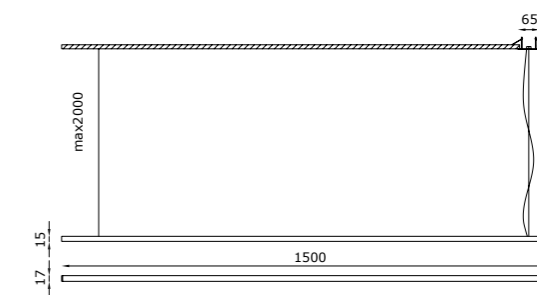

B

CODE COMPOSITION

1135 BL 4 S 00 E _ ND

light colour

27	2700K
30	3000K
40	4000K

1136 BL 4 S 00 E _ ND

light colour

27	2700K
30	3000K
40	4000K

example of code composition 1135 BL 4 S 00 E 30 ND

TECHNICAL FEATURES

Code	1135 XX (fig. A)	1136 XX (fig. B)
Type	Suspension lamp 	Suspension lamp
Material	Aluminum	Aluminum
Finishing	Black	Black
Weight	1.5 Kg	1.5 Kg
Mounting	Ceiling mounting	Ceiling mounting
IP rating	IP40	IP40
Insulation class	III	III
Control gear	Constant voltage LED driver on board (included)	Constant voltage LED driver, remote installation (included)
Cut out for plasterboard	-	Ø 55 mm
Lamp type	LED 	LED
Lamp wattage	1 x 30W	1 x 30W
Luminous efficacy	3200 lm - 3000K	3200 lm - 3000K
Light distribution	Opal diffused screen satin	Opal diffused screen satin
Fitting	-	-
Light colour	White 3000K White 2700K | 4000K (on request)	White 3000K White 2700K | 4000K (on request)
Voltage connection	220-240V · 50/60Hz	220-240V · 50/60Hz
CRI	>90	>90
Emergency	-	-
Energy efficiency class	A++	A++
Note	Black ceiling box with driver on board.	Black recessed canopy with remote driver.
	Textile cable (L max 2 m).	Textile cable (L max 2 m).