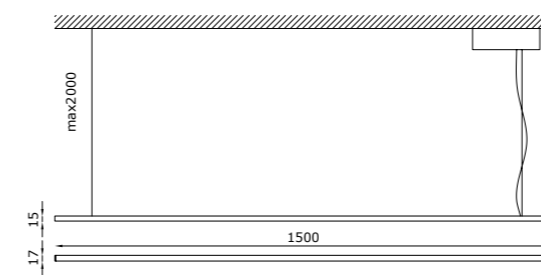

Indoor Suspended stand alone

A