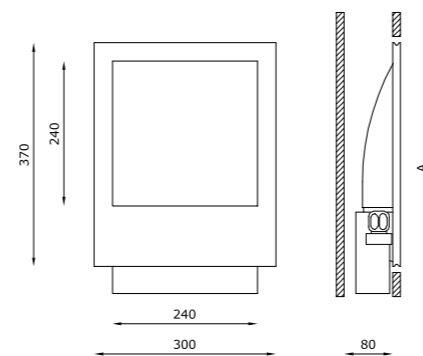

SPIRIT

INCASSO WALL WASHER.

Luce che arreda, semplicemente con la forza della purezza e del design: Spirit è un apparecchio da interni a scomparsa totale in AirCoral® per installazione in parete e soffitto di cartongesso o laterizio. È un incasso che cambia la percezione degli spazi, costruendo scenografie suggestive, grazie alle sue forme geometriche precise; gli ambienti prendono vita in modo unico attraverso una luce con effetto wall-washer.

WALL WASHER RECESSED FITTING.

A light that decorates, simply by force of purity and design: Spirit is an indoor totally disappearing product made of AirCoral®, installable on plasterboard or brick walls and ceilings. It is a recessed luminaire which changes space perception, building suggestive light sceneries thanks to its precise geometric forms; the environment comes to life through a wall-washer light effect.

max 60W R7s
max 26/32W Gx24q-3
max 42W Gx24q-4
max 6.5W - 350 mA LED

max 150W R7s
max 26/32W Gx24q-3
max 6.5W - 350 mA LED

max 150W R7s
max 26/32W Gx24q-3
max 42W Gx24q-4
max 6.5W - 350 mA LED

TECHNICAL FEATURES

Code	6252.AC	6264.EB.AC	6258.AC	6259.AC
Type	Wall-washer 	Wall-washer 	Wall-washer 	Wall-washer
Material	AC: AirCoral®	AC: AirCoral®	AC: AirCoral®	AC: AirCoral®
Absorption capacity*	10.86 m²	10.86 m²	10.86 m²	10.86 m²
Weight	3.3 Kg	3.4 Kg	3.9 Kg	3.5 Kg
Mounting	Wall and ceiling recessed	Wall and ceiling recessed	Wall and ceiling recessed	Wall and ceiling recessed
IP rating	IP40	IP40	IP40	IP40
Insulation class	I	I	I	I
Control gear	-	Electronic ballast	Electronic ballast	Dimmable constant current driver
Dimensions	A: 370 mm	A: 435 mm	A: 520 mm	A: 370 mm
Cut out for plasterboard	310 x 380 mm	310 x 380 mm	310 x 380 mm	310 x 380 mm
Lamp type	QT-DE12 (75 mm) 	TC-DEL/TEL 	TC-DEL/TEL 	LED 350 mA
Lamp wattage	1 x 60W	1 x 26/32W	1 x 26/32W	1 x 6.5W
Luminous efficacy	-	-	-	810 lm - 3000K
Light distribution	-	-	-	Wide beam 120°
Fitting	R7s	Gx24q-3	Gx24q-3	-
Light colour	-	-	-	White 3000K White 2700K | 4000K (on request)
Light hole	240 x 240 mm	240 x 240 mm	240 x 240 mm	240 x 240 mm
Voltage connection	220-240V · 50/60Hz	220-240V · 50/60Hz	220-240V · 50/60Hz	220-240V · 50/60Hz
CRI	-	-	-	>90
Emergency	-	-	1 hour	-
Energy efficiency class	A	A	A	A+
Note	-	-	-	Trailing-edge and leading-edge dimming (20 - 100%).

OPTIONAL ACCESSORIES

product code	optional code	description	info
6252.AC	BR6252LT	Brick box	Dimensions L: 455 mm; W: 310 mm; D: 160 mm (instructions on page 502)
6264.EB.AC	BR6264EBLT	Brick box	Dimensions L: 455 mm; W: 310 mm; D: 160 mm (instructions on page 502)
6258.AC	BR6258LT	Brick box	Dimensions L: 540 mm; W: 310 mm; D: 160 mm (instructions on page 502)
6259.AC	BR6259LT	Brick box	Dimensions L: 455 mm; W: 310 mm; D: 160 mm (instructions on page 502)

* The absorption capacity per m² calculated by the American organization TCNA (Tile Council of North America) is measured for an average room of 2.7 m in height and therefore expressed in m²