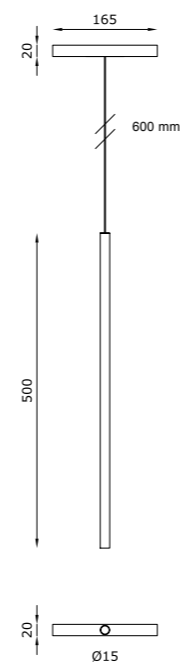

THE TUBE 48V

-  matt white painted
-  matt black painted
-  chromed
-  anodised champagne
-  anodised rose gold

MASSIMA POTENZA IN 15 mm DI DIAMETRO.

The Tube 48V è una sospensione dal design minimale per binario 48V. Il suo diametro di soli 15 mm la rendono estremamente discreta ed elegante nelle forme. Disponibile in diverse finiture bianco, nero, cromo, anodizzato champagne e rose gold. Dotato di sorgente LED di ultima generazione con un output luminoso in grado di far emergere singoli dettagli all'interno dello spazio.

MAXIMUM POWER IN A DIAMETER OF 15 mm.

The Tube 48V is a pendant fitting with minimal design for 48V track. Its diameter of only 15 mm makes it extremely discrete and elegant in shape. Available in various finishes; white, black, chromed, anodised champagne and rose gold. Witted with the latest generation LED source with a light output able to highlight individual details within the space.

CODE COMPOSITION

T048 L 00011 _00_ _0

dimmiability	
ND	non dimmable
DA	DALI
11	1-10V

light colour	
27	2700K
30	3000K

finishing	
W1	white
B1	black
CP	chromed
A1	champagne
A2	rose gold

example of code composition T048 L 00011 W1 00 27 ND 0

TECHNICAL FEATURES

Code	T048 L 00011 XX
Type	Suspension lamp
Material	Aluminum
Finishing	White Black Champagne Rose Gold
Weight	0.5 Kg
Mounting	Track 48V
IP rating	IP40
Insulation class	III
Control gear	Electronic driver on board (included)
Lamp type	LED
Lamp wattage	1 x 4.5W
Luminous efficacy	360 lm - 3000K
Light distribution	Narrow beam
Fitting	-
Light colour	White 3000K White 2700K (on request)
Voltage connection	48 VDC
CRI	>90
Emergency	-
Energy efficiency class	A++
Note	Black silicon cable (L 600 mm). On request different lenght.