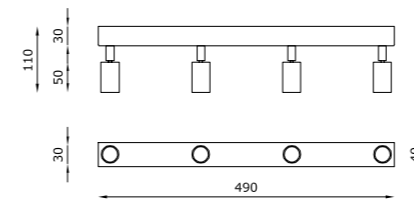

Indoor luminaire installable on ceilings or walls, available with white, black or anodized rose gold or champagne finishings and interchangeable lens.

X4 is provided with four high-performance projectors created with a minimal design in order to obtain the lowest visual impact. Each projector has an adjustable arm which can be inclined up to 360°, producing a scenographic spot light of great effect.

example of code composition 1401 **WH** 2 **S** 22 **E** 30 **ND**

TECHNICAL FEATURES

Code	1401 XX
Type	Projector ± 360° / ± 90°
Material	Aluminum
Finishing	White Black Champagne Rose Gold
Weight	1.3 Kg
Mounting	Wall and ceiling
IP rating	IP40
Insulation class	III
Control gear	Constant current electronic driver on board (included)
Lamp type	LED 500 mA
Lamp wattage	4 x 6W
Luminous efficacy	4 x 520 lm - 3000K
Light distribution	Beam 22° Beam 50° (on request)
Fitting	-
Light colour	White 3000K White 2700K 4000K (on request)
Voltage connection	220-240V · 50/60Hz
CRI	>90
Emergency	On request
Energy efficiency class	A++
Note	On request available dimmable PUSH or DALI, remote installation. Black tige and box for X4 anodised champagne and anodised rose gold.