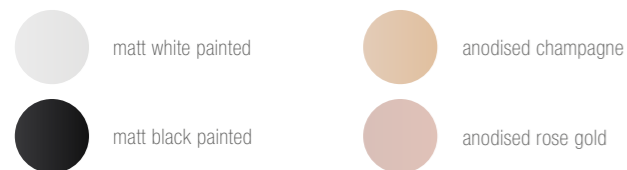

X4

Apparecchio illuminante da interni, disponibile con finitura bianca, nera, anodizzata oro rosa e champagne e lenti intercambiabili, per installazione a soffitto o parete. X4 con 4 proiettori dalle alte prestazioni e dal design minimale è studiato per avere il minimo impatto visivo. Ogni proiettore è dotato di braccio direzionabile e inclinabile di 360°, ognuno dei quali genera una luce spot scenografica dal grande impatto.

Indoor luminaire installable on ceilings or walls, available with white, black or anodized rose gold or champagne finishings and interchangeable lens.

X4 is provided with four high-performance projectors created with a minimal design in order to obtain the lowest visual impact. Each projector has an adjustable arm which can be inclined up to 360°, producing a scenographic spot light of great effect.

CODE COMPOSITION

1401_2_S_E_ND

light colour

27	2700K
30	3000K
40	4000K

lens

22	22°
50	50°

finishing

WH	white
BL	black
A1	champagne
A2	rose gold

example of code composition 1401 **WH** 2 **S** 22 **E** 30 **ND**

TECHNICAL FEATURES

Code	1401 XX
Type	Projector ± 360° / ± 90°
Material	Aluminum
Finishing	White Black Champagne Rose Gold
Weight	1.3 Kg
Mounting	Wall and ceiling
IP rating	IP40
Insulation class	III
Control gear	Constant current electronic driver on board (included)
Lamp type	LED 500 mA
Lamp wattage	4 x 6W
Luminous efficacy	4 x 520 lm - 3000K
Light distribution	Beam 22° Beam 50° (on request)
Fitting	-
Light colour	White 3000K White 2700K 4000K (on request)
Voltage connection	220-240V · 50/60Hz
CRI	>90
Emergency	On request
Energy efficiency class	A++
Note	On request available dimmable PUSH or DALI, remote installation. Black tige and box for X4 anodised champagne and anodised rose gold.