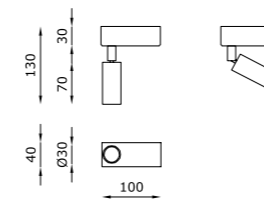

Y1

Y1 è un proiettore cilindrico per ambienti interni, adatto per installazioni a soffitto o parete, con dimensioni molto ridotte per un minimo impatto visivo della sorgente.

Ha finitura di serie bianca, nera opaca, brass e cromo e lenti intercambiabili.

Y1 è dotato di un sistema di braccio orientabile a 360°, dagli snodi invisibili. Ha un output luminoso in grado di valorizzare gli ambienti con linearità ed eleganza e, grazie alla sorgente retrocessa, garantisce la riduzione dell'abbagliamento, per il massimo comfort visivo.

Y1 is a cylindrical projector for indoor environments, suitable for ceiling or wall installations, with small dimensions for minimum visual impact of the light source.

It is produced with a white, black or brass and chromed finishings with interchangeable optics.

Y1 is fitted with a 360 degrees-adjustable arm system, with invisible joints. Its light output can valorise environments with linearity and elegance and, thanks to the recessed light source it reduces the glaring effect, for maximum visual comfort.

A

B

CODE COMPOSITION

1111_4 S _E_ ND

light colour

27	2700K
30	3000K
40	4000K

lens

22	22°
50	50°

finishing

WH	white
BL	black
CP	chromed
BR	brass

1112_4 S _E_ WD

light colour

27	2700K
30	3000K
40	4000K

lens

22	22°
50	50°

finishing

WH	white
BL	black
CP	chromed
BR	brass

example of code composition 1111 **WH** 4 S **22** E **30** ND

TECHNICAL FEATURES